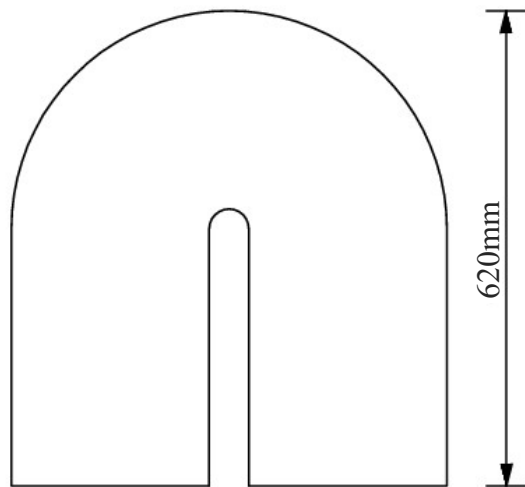

FIRE HOSE REEL

PLIABLE COVER

PRODUCT CODE: VARIOUS

PRODUCT CODE	DEPTH
Standard - HRCV	225mm
Maxi - HRMCV	390mm

COLOUR Red

PURPOSE Protects Hose Reel from elemental exposure
--

MATERIAL Nylon/Polyester Combination
--

Sizes may vary due to supply of product, contact office to confirm

FRONT

SIDE

BACK