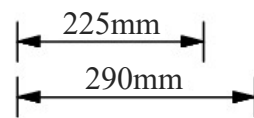

FIRE HOSE REEL

PLIABLE COVER

PRODUCT CODE: VARIOUS

PRODUCT CODE	DEPTH
Standard - HRCV	225mm
Maxi - HRMCV	390mm

COLOUR Red

PURPOSE Protects Hose Reel from elemental exposure

MATERIAL Nylon/Polyester Combination

Sizes may vary due to supply of product, contact office to confirm

SIDE