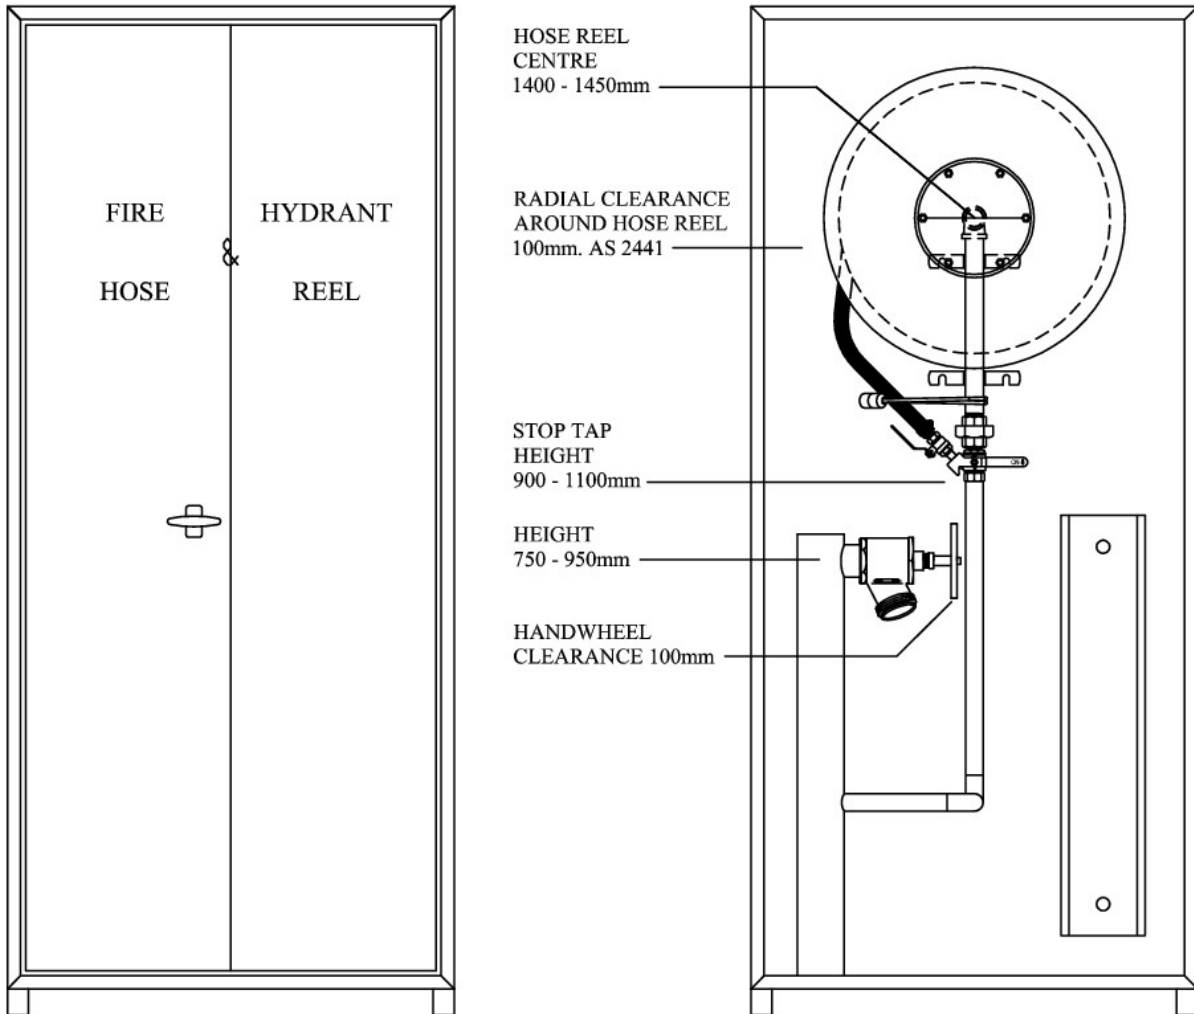

Quality
ISO 9001

INSTALLATION

Bolt through feet to ground or through back to wall

Bollard board supplied loose

OPTIONS AVAILABLE

Break glass & lock

Custom colouring & stencilling

PAINT COLOUR

Signal red R13

MATERIAL

Body: 20# Zinc seal

Handle: Chrome plated metal

DIMENSIONS

Width: 850mm

Height: 1960mm (inc.50mm legs)

Depth: 400mm

Sizes may vary due to supply of product, contact office to confirm

Cabinet only - Equipment sold separately