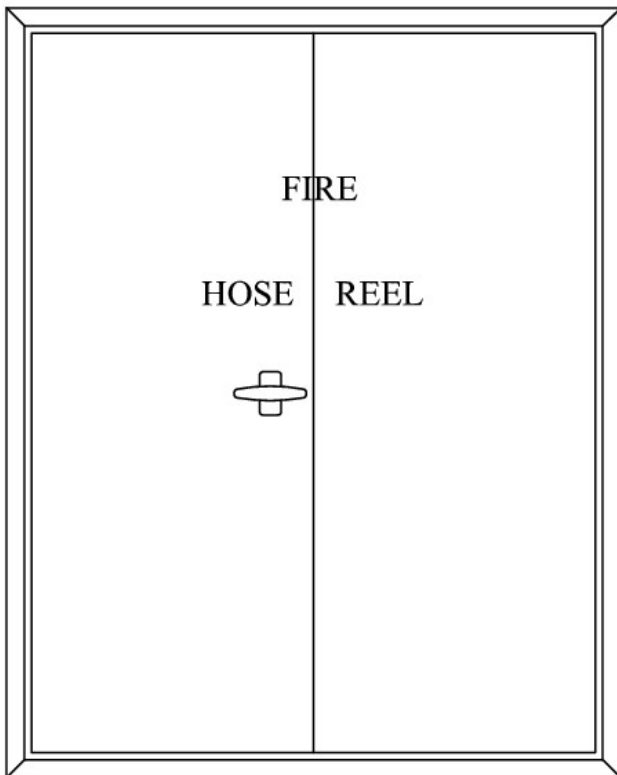

INSTALLATION

Bolt through back to wall
Base of cabinet to floor level - 760mm minimum
To allow 1400mm c/c. of hose reel

DIMENSIONS

Width: 850mm
Height: 1065mm
Depth: 310mm

PAINT COLOUR

Signal red R13

MATERIAL

Body: 20# Zinc seal
Handle: Chrome plated metal

OPTIONS AVAILABLE

Break glass & lock
Loose or fixed architrave
Single Door - Left Hand Hinge

Sizes may vary due to supply of product, contact office to confirm