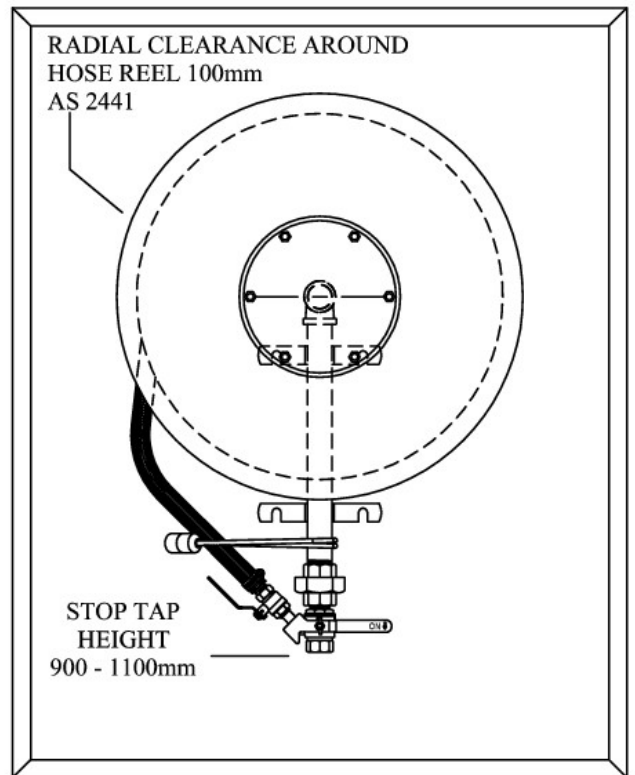

INSTALLATION

Bolt through back to wall
Base of cabinet to floor level - 760mm minimum
To allow 1400mm c/c. of hose reel

DIMENSIONS

Width: 850mm
Height: 1065mm
Depth: 310mm

PAINT COLOUR

Signal red R13

MATERIAL

Body: 20# Zinc seal
Handle: Chrome plated metal

OPTIONS AVAILABLE

Break glass & lock
Loose or fixed architrave
Single Door - Left Hand Hinge

Sizes may vary due to supply of product, contact office to confirm