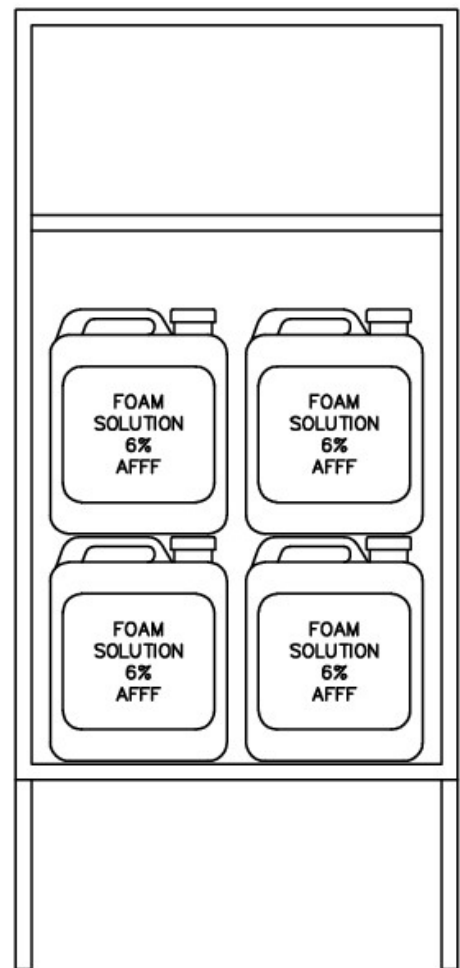

**OPTIONS AVAILABLE**

Break glass & lock  
Locking 003 Handle

**PAINT COLOUR**

F.T.Blue

**MATERIAL**

Body: 20# Zinc seal  
Handle: Chrome plated metal

**INSTALLATION**

Bolt through feet to ground or through back to wall

**DIMENSIONS**

Width: 700mm  
Height: 1520mm (inc.300mm legs)  
Depth: 450mm

\*Sizes may vary due to supply of product, contact office to confirm\*

\*Cabinet only - Equipment sold separately\*