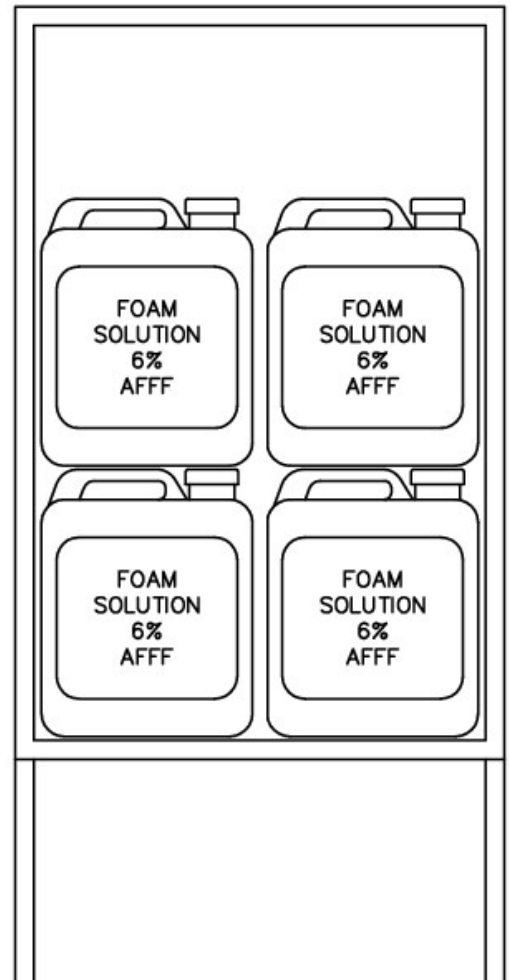

**OPTIONS AVAILABLE**

Break glass & lock  
Locking 003 Handle

**PAINT COLOUR**

F.T.Blue

**MATERIAL**

Body: 20# Zinc seal  
Handle: Chrome plated metal

**INSTALLATION**

Bolt through feet to ground or through back to wall

**DIMENSIONS**

Width: 700mm  
Height: 1520mm (inc.300mm legs)  
Depth: 450mm

\*Sizes may vary due to supply of product, contact office to confirm\*

\*Cabinet only - Equipment sold separately\*