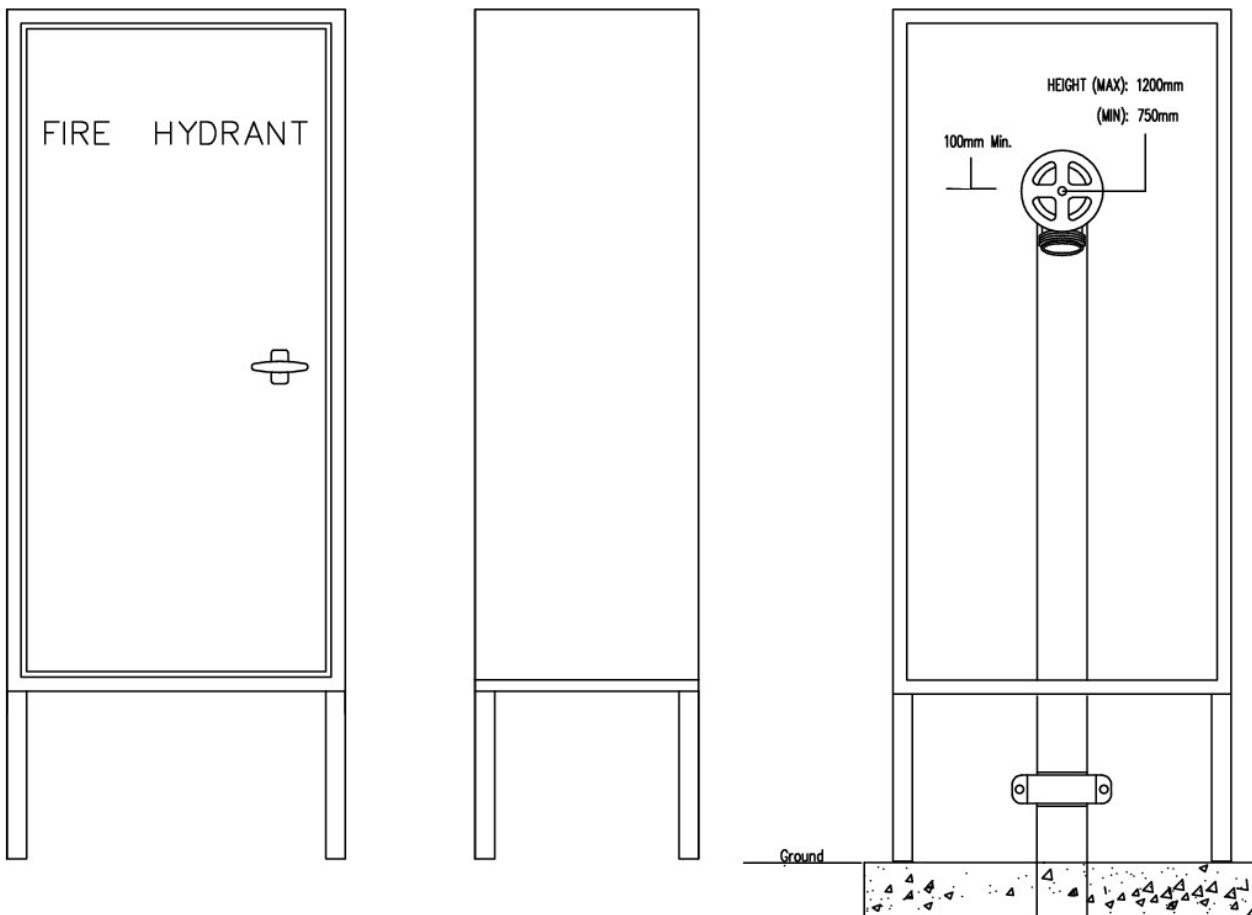

PRODUCT CODE

CEHY605HOL
(Left hand hinge)
CEHY605HOR
(Right hand hinge)

INSTALLATION

Bolt through feet to ground or through back to wall

DIMENSIONS

Width: 605mm
Height: 1500mm (inc.300mm legs)
Depth: 400mm

OPTIONS AVAILABLE

Break glass & lock
003 Locking Tee Handle
Custom Colours and Stenciling

PAINT COLOUR

Signal red R13

MATERIAL

Body: 20# Zinc seal
Handle: Chrome plated metal

Sizes may vary due to supply of product, contact office to confirm