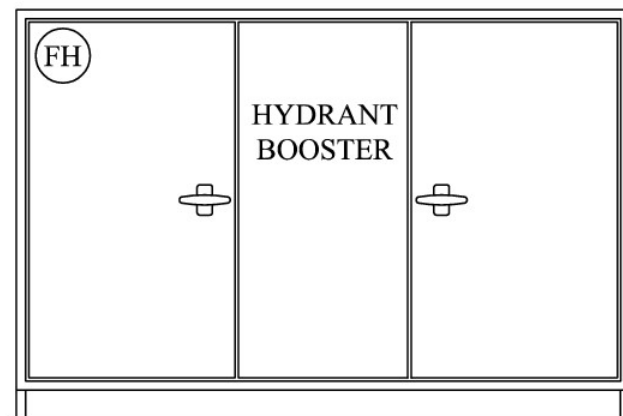

Quality
ISO 9001

OPTIONS AVAILABLE

Break glass & lock
Custom colouring & stencilling

PAINT COLOUR

Signal red R13

INSTALLATION

Bolt through feet to ground or through back to wall

MATERIAL

Body: 20# Zinc seal
Handle: Chrome plated metal

DIMENSIONS

Width: 2300mm
Height: 1500mm (inc.300mm legs)
Depth: 700mm

Sizes may vary due to supply of product, contact office to confirm

Bracket to stopdoor beyond 90°
Block plan supplied by Contractor

NOTE: Manufactured standard with 2 doors
& removable centre infill panel

Doors Closed

Cabinet only - Equipment sold separately