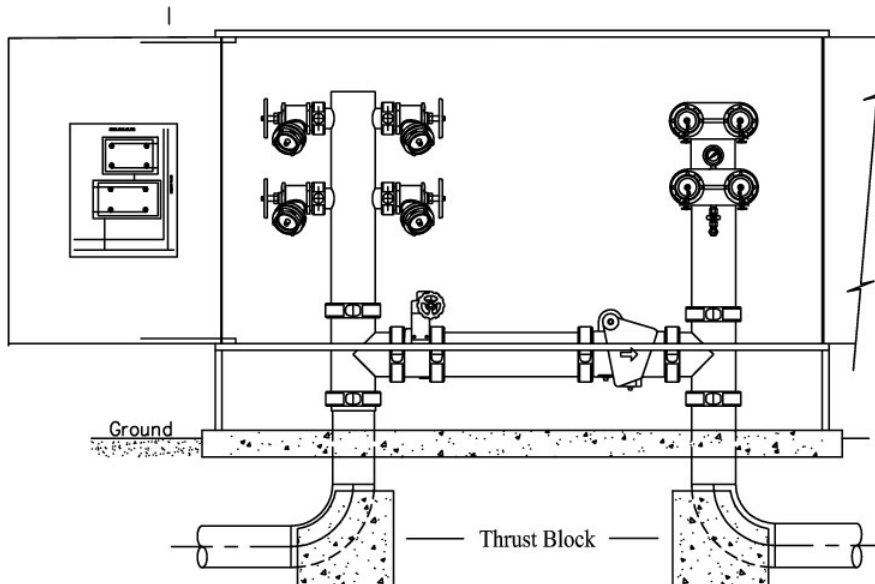

Body: 20# Zinc seal
Handle: Chrome plated metal

DIMENSIONS

Width: 2300mm
Height: 1500mm (inc.300mm legs)
Depth: 700mm

Sizes may vary due to supply of product, contact office to confirm

Bracket to stopdoor beyond 90°
Block plan supplied by Contractor

NOTE: Manufactured standard with 2 doors
& removable centre infill panel

Doors Closed

Cabinet only - Equipment sold separately