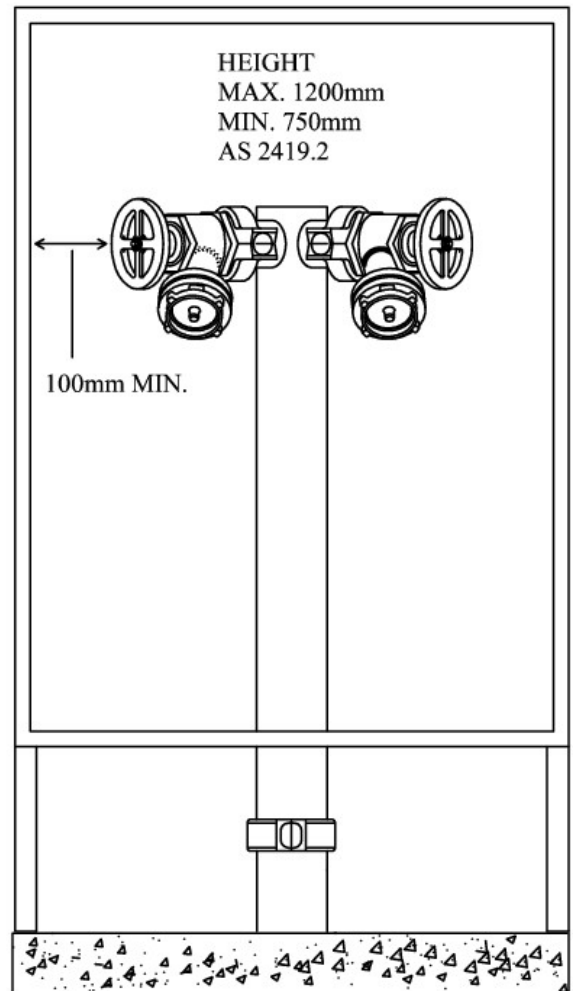

OPTIONS AVAILABLE

Custom Colouring & Stencilling
Handle Types (i.e. T, L, Flush, Coin etc)
003 Locking options available for all handles

PAINT COLOUR

Crimson Red R15

MATERIAL

Body: 20# Zinc seal
Handle: Chrome plated metal

INSTALLATION

Bolt through feet to ground or through back to wall

DIMENSIONS

Width: 900mm
Height: 1500mm (inc.300mm legs)
Depth: 400mm

Sizes may vary due to supply of product, contact office to confirm

Cabinet only - Equipment sold separately