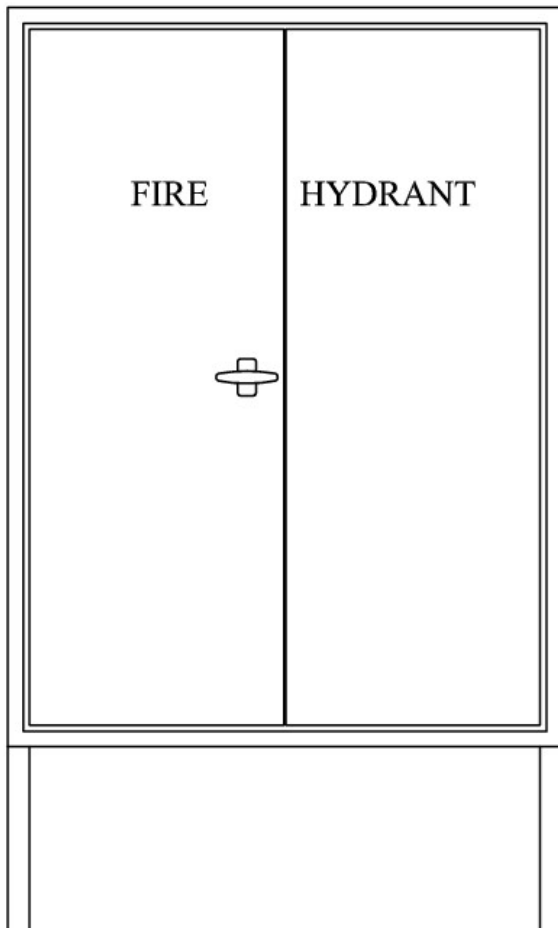

OPTIONS AVAILABLE

Custom Colouring & Stencilling
Handle Types (i.e. T, L, Flush, Coin etc)
003 Locking options available for all handles

PAINT COLOUR

Crimson Red R15

MATERIAL

Body: 20# Zinc seal
Handle: Chrome plated metal

INSTALLATION

Bolt through feet to ground or through back to wall

DIMENSIONS

Width: 900mm
Height: 1500mm (inc.300mm legs)
Depth: 400mm

Sizes may vary due to supply of product, contact office to confirm

Cabinet only - Equipment sold separately