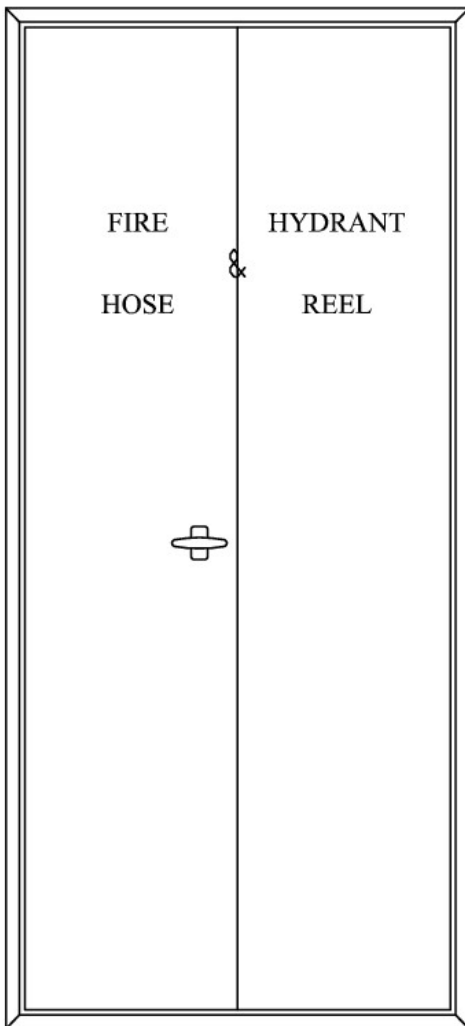

INSTALLATION

Bolt through feet to ground or through back to wall

Bollard board supplied loose

OPTIONS AVAILABLE

Handle Types (i.e. T, L, Flush, Coin, 003 etc)

Custom colouring & stencilling

PAINT COLOUR

Crimson Red R15

MATERIAL

Body: 20# Zinc seal

Handle: Chrome plated metal

DIMENSIONS

Width: 850mm

Height: 1960mm

Depth: 400mm

Sizes may vary due to supply of product, contact office to confirm

HOSE REEL
CENTRE
1400 - 1450mm

RADIAL CLEARANCE
AROUND HOSE REEL
100mm. AS 2441

STOP TAP
HEIGHT
900 - 1100mm

HEIGHT
750 - 950mm

HANDWHEEL
CLEARANCE 100mm

METAL BOLLARD
BOARD (SUPPLIED
LOOSE)

Cabinet only - Equipment sold separately