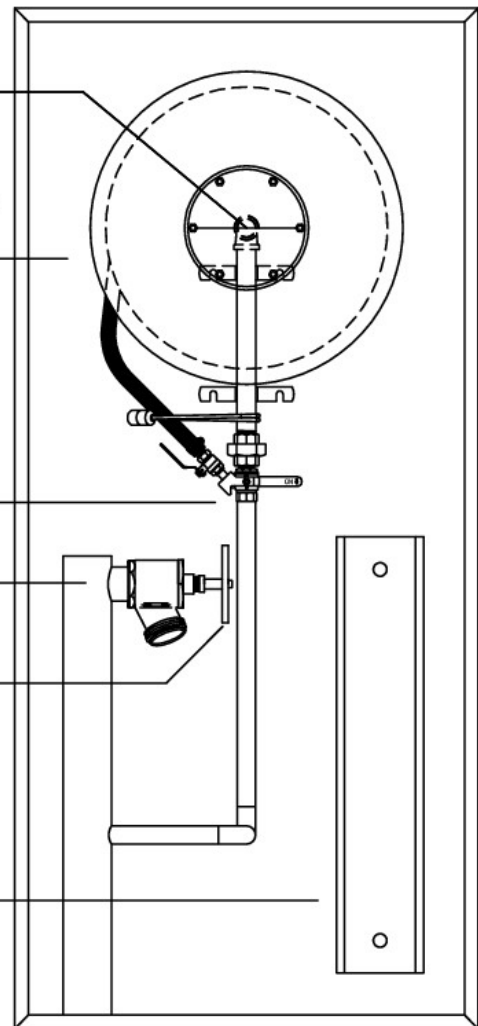

INSTALLATION

Bolt through feet to ground or through back to wall

Bollard board supplied loose

OPTIONS AVAILABLE

Handle Types (i.e. T, L, Flush, Coin, 003 etc)

Custom colouring & stencilling

PAINT COLOUR

Crimson Red R15

MATERIAL

Body: 20# Zinc seal

Handle: Chrome plated metal

DIMENSIONS

Width: 850mm

Height: 1960mm

Depth: 400mm

Sizes may vary due to supply of product, contact office to confirm

HOSE REEL
CENTRE
1400 - 1450mm

RADIAL CLEARANCE
AROUND HOSE REEL
100mm. AS 2441

STOP TAP
HEIGHT
900 - 1100mm

HEIGHT
750 - 950mm

HANDWHEEL
CLEARANCE 100mm

METAL BOLLARD
BOARD (SUPPLIED
LOOSE)

Cabinet only - Equipment sold separately