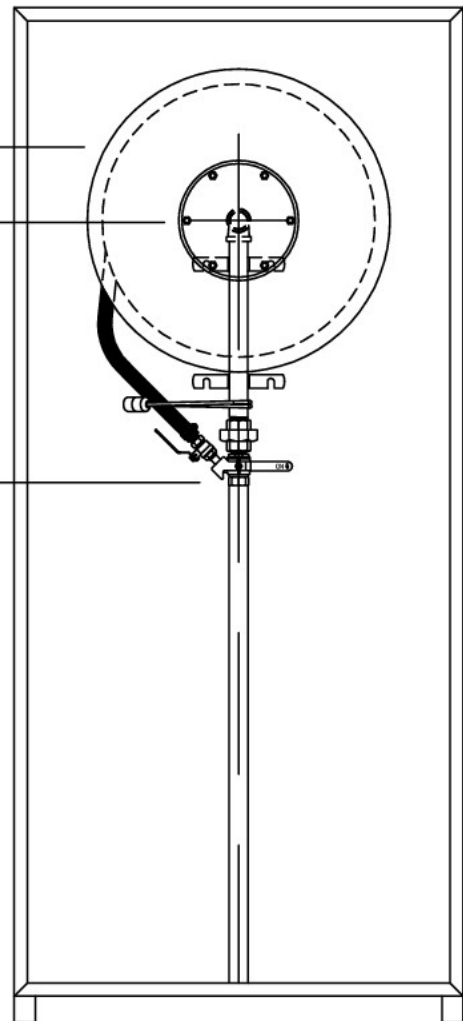

INSTALLATION

Bolt through feet to ground or through back to wall

PAINT COLOUR

Crimson Red R15

DIMENSIONS

Width: 850mm

Height: 1960mm (inc.50mm legs)

Depth: 310mm

OPTIONS AVAILABLE

Custom Colouring & Stencilling

Handle Types (i.e. T, L, Flush, Coin etc)

003 Locking options available for all handles

MATERIAL

Body: 20# Zinc seal

Handle: Chrome plated metal

Sizes may vary due to supply of product, contact office to confirm

RADIAL CLEARANCE
AROUND HOSE REEL
100mm. AS 2441

HOSE REEL CENTRE
1400 - 1450mm

STOP TAP HEIGHT
900 - 1100mm

Cabinet only - Equipment sold separately