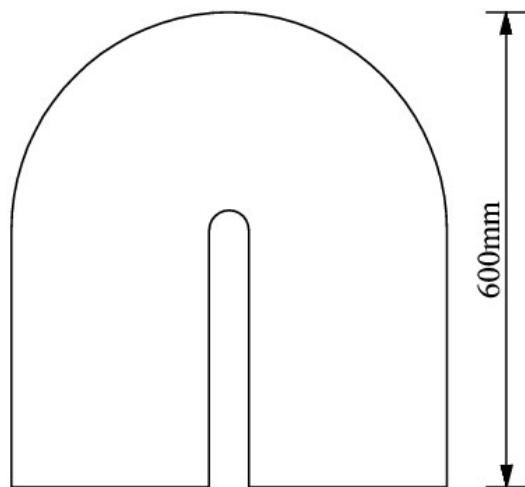

FIRE HOSE REEL

PLIABLE COVER

PRODUCT CODE: #VARIOUS

Australian Standard

Quality ISO 9001

PRODUCT CODE	DEPTH
Standard - HRCV	235mm
Maxi - HRMCV	300mm

COLOUR
Red

PURPOSE
Protects Hose Reel from elemental exposure

MATERIAL
Synthetic Fabric (Teralene/Rexine/PVC)

All measurements are a guide only - for accurate measurements please contact KlineFire

FRONT

SIDE

BACK