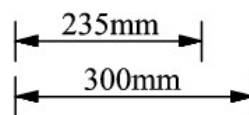

FIRE HOSE REEL

PLIABLE COVER

PRODUCT CODE: #VARIOUS

Australian Standard

Quality ISO 9001

PRODUCT CODE	DEPTH
Standard - HRCV	235mm
Maxi - HRMCV	300mm

COLOUR
Red

PURPOSE
Protects Hose Reel from elemental exposure

MATERIAL
Synthetic Fabric (Teralene/Rexine/PVC)

All measurements are a guide only - for accurate measurements please contact KlineFire

SIDE