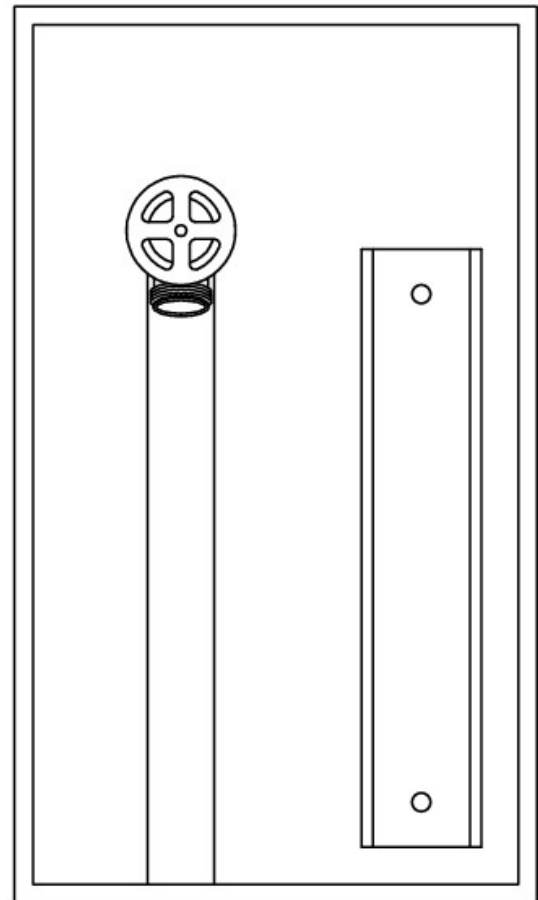

CABINET

SINGLE HYDRANT WALL MOUNT
PRODUCT CODE: #VARIOUS

PRODUCT CODE

CSRE580L
(Left hand hinge & right hand bollard board)
CSRE580R
(Right hand hinge & left hand bollard board)

OPTIONS AVAILABLE

Break glass & lock
Loose or fixed architrave

MATERIAL

20# Zinc seal

INSTALLATION

Bolt through back to wall

PAINT COLOUR

Signal red R13

DIMENSIONS

Width: 580mm
Height: 1065mm
Depth: 330mm

All measurements are a guide only - for accurate measurements please contact KlineFire

Cabinet only - Equipment sold separately