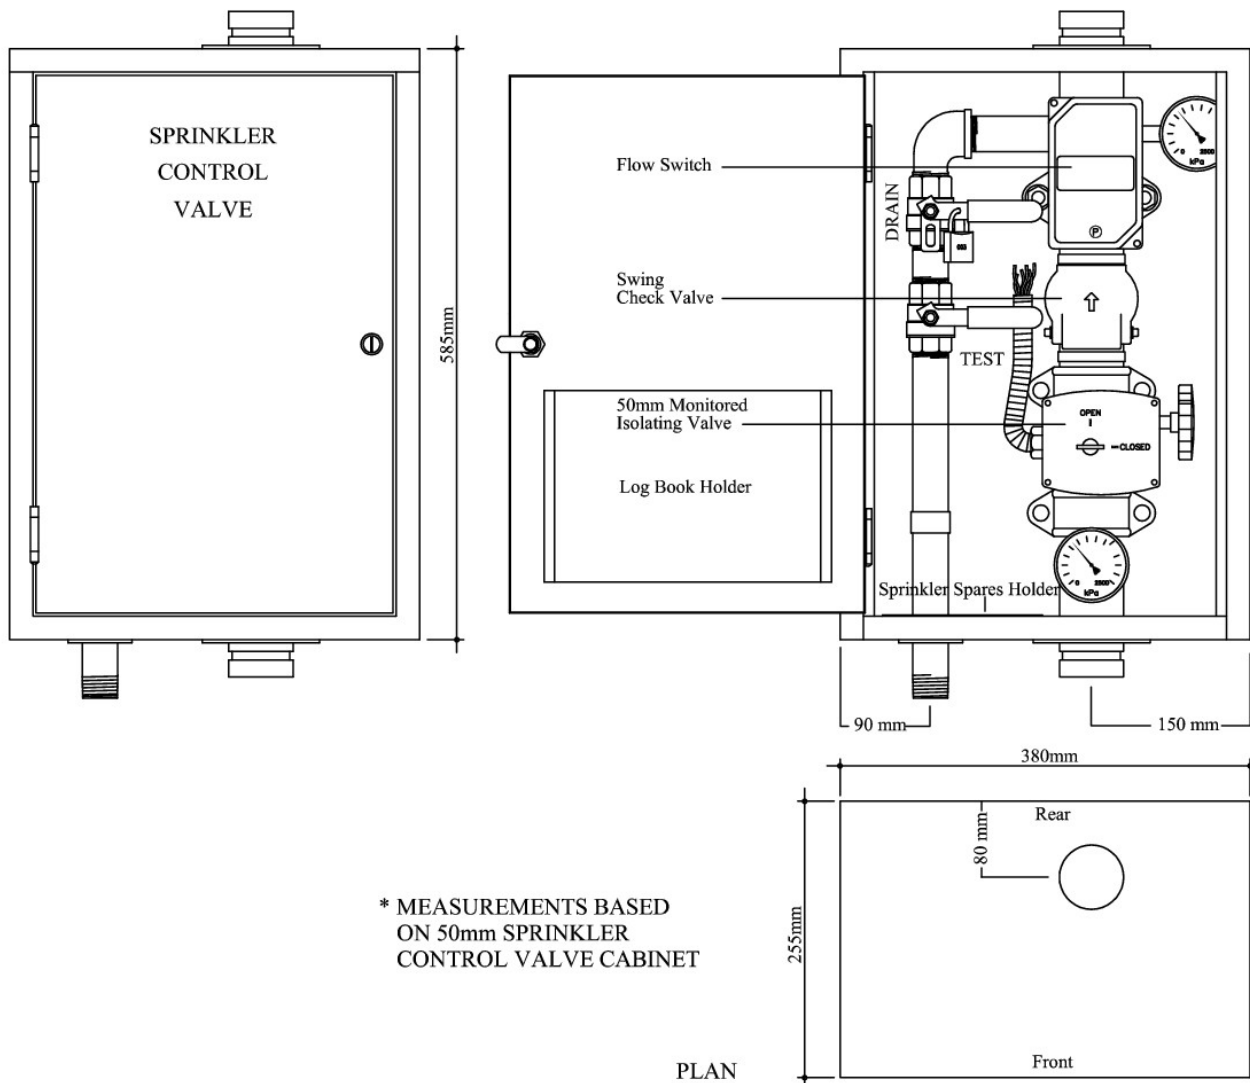

CABINET

SPRINKLER CONTROL VALVE

PRODUCT CODE: #VARIOUS

PRODUCT CODE

CSCV385 - 50mm

CSCV475 - 65mm

INSTALLATION

Bolt through back to wall

DIMENSIONS

	50mm:	65mm:
Width:	380mm	480mm
Height:	645mm	700mm
Depth:	255mm	330mm

PAINT COLOUR

Beige

MATERIAL

20# Zinc seal

All measurements are a guide only - for accurate measurements please contact KlineFire

* MEASUREMENTS BASED ON 50mm SPRINKLER CONTROL VALVE CABINET

PLAN