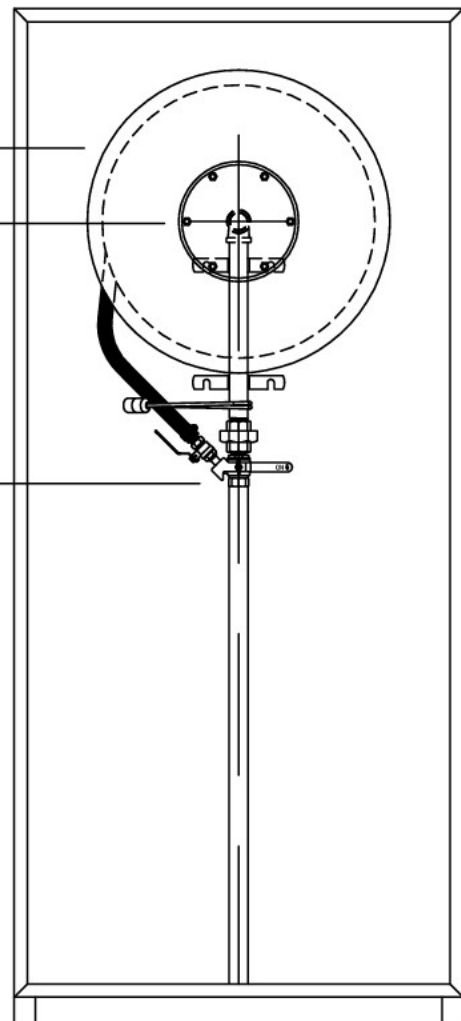

## HOSE REEL ON LEGS DOUBLE DOOR

PRODUCT CODE: #CHRL850

### DIMENSIONS

Width: 850mm

Height: 1960mm (inc.50mm legs)

Depth: 310mm

\*All measurements are a guide only - for accurate measurements please contact KlineFire\*

RADIAL CLEARANCE  
AROUND HOSE REEL  
100mm. AS 2441

HOSE REEL CENTRE  
1400 - 1450mm

STOP TAP HEIGHT  
900 - 1100mm

\*Cabinet only - Equipment sold separately\*