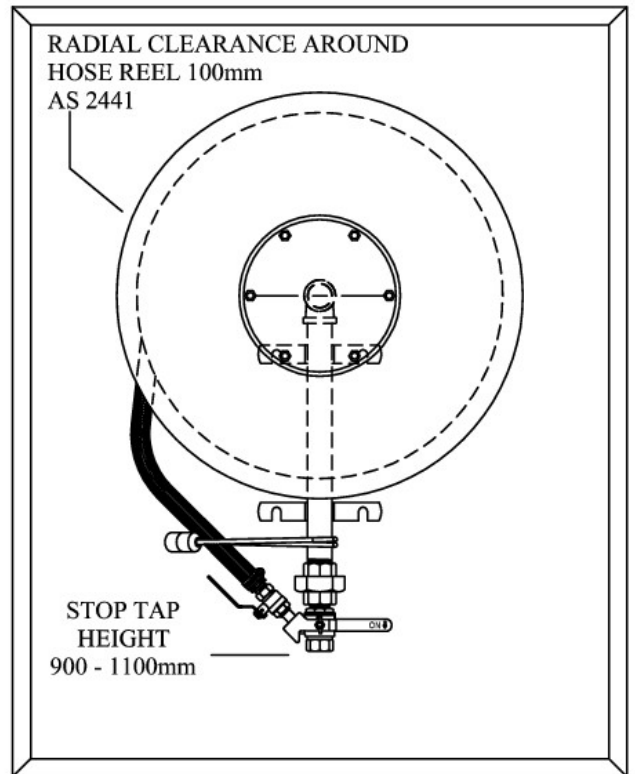

CABINET

HOSE REEL WALL MOUNT

PRODUCT CODE: #CHR850

INSTALLATION

Bolt through back to wall
Base of cabinet to floor level - 895mm
To allow 1400 c/c. of hose reel

OPTIONS AVAILABLE

Break glass & lock
Loose or fixed architrave
Double Door
Single Door - Left Hand Hinge

MATERIAL

20# Zinc seal

PAINT COLOUR

Signal red R13

DIMENSIONS

Width: 850mm
Height: 1065mm
Depth: 310mm

All measurements are a guide only - for accurate measurements please contact KlineFire

Cabinet only - Equipment sold separately