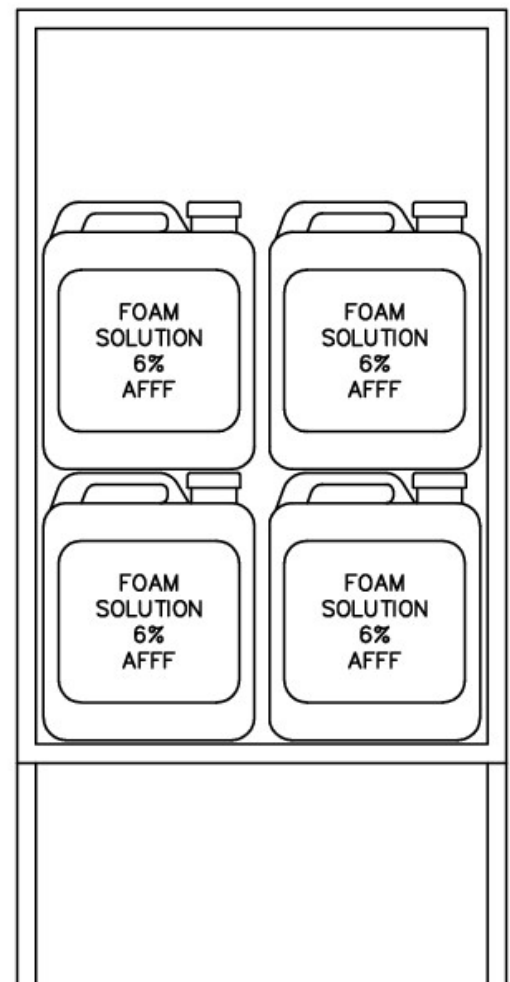

### MATERIAL

20# Zinc seal

### INSTALLATION

Bolt through feet to ground or through back to wall

### DIMENSIONS

Width: 700mm  
Height: 1520mm (inc.300mm legs)  
Depth: 450mm

\*All measurements are a guide only - for accurate measurements please contact KlineFire\*

\*Cabinet only - Equipment sold separately\*