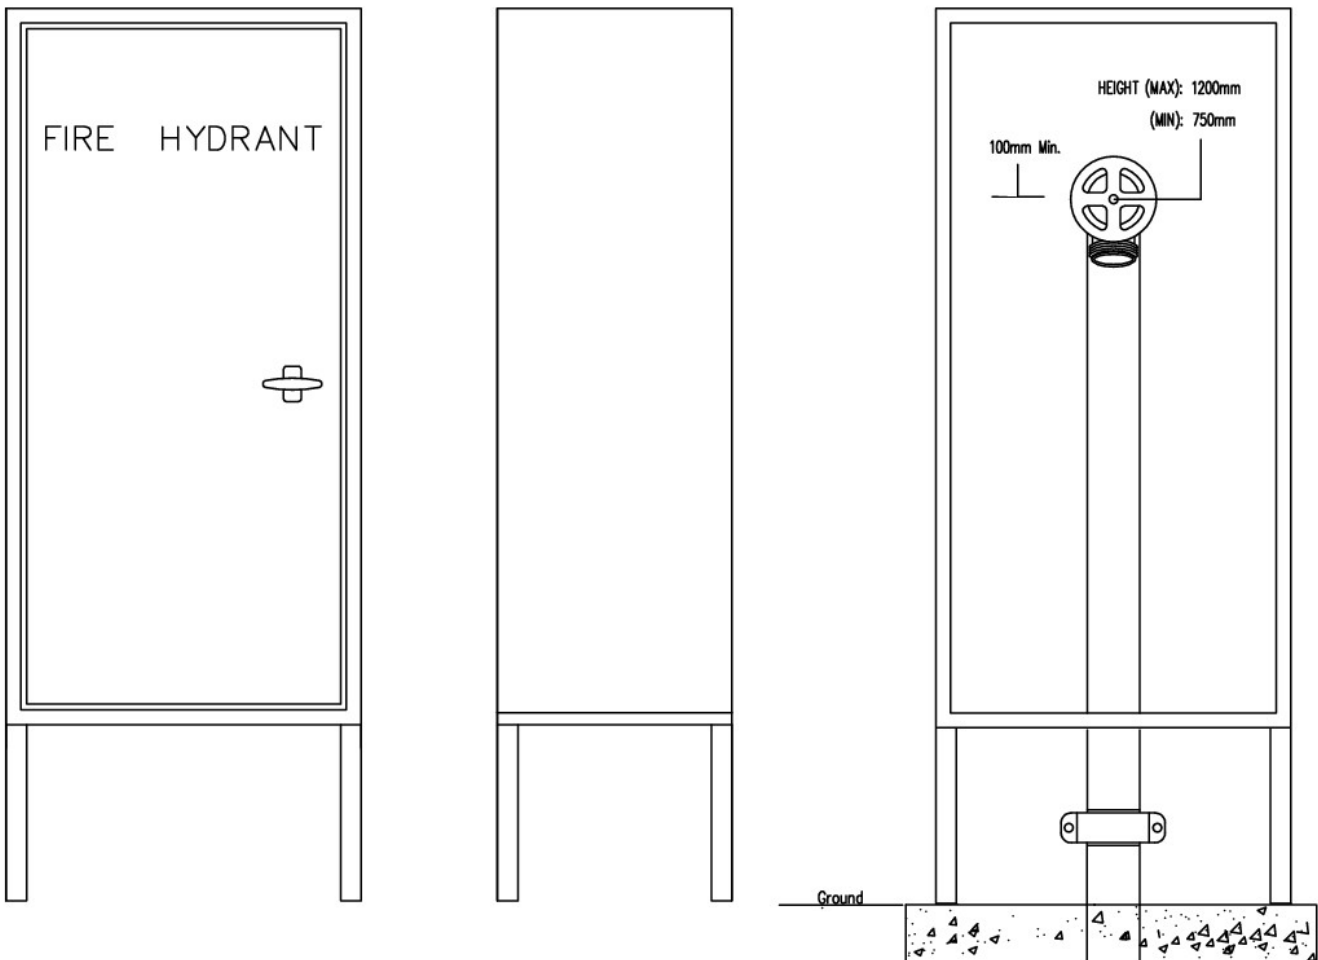

### INSTALLATION

Bolt through feet to ground or through back to wall

### DIMENSIONS

Width: 605mm  
Height: 1500mm (inc.300mm legs)  
Depth: 400mm

\*All measurements are a guide only - for accurate measurements please contact KlineFire\*

\*Cabinet only - Equipment sold separately\*