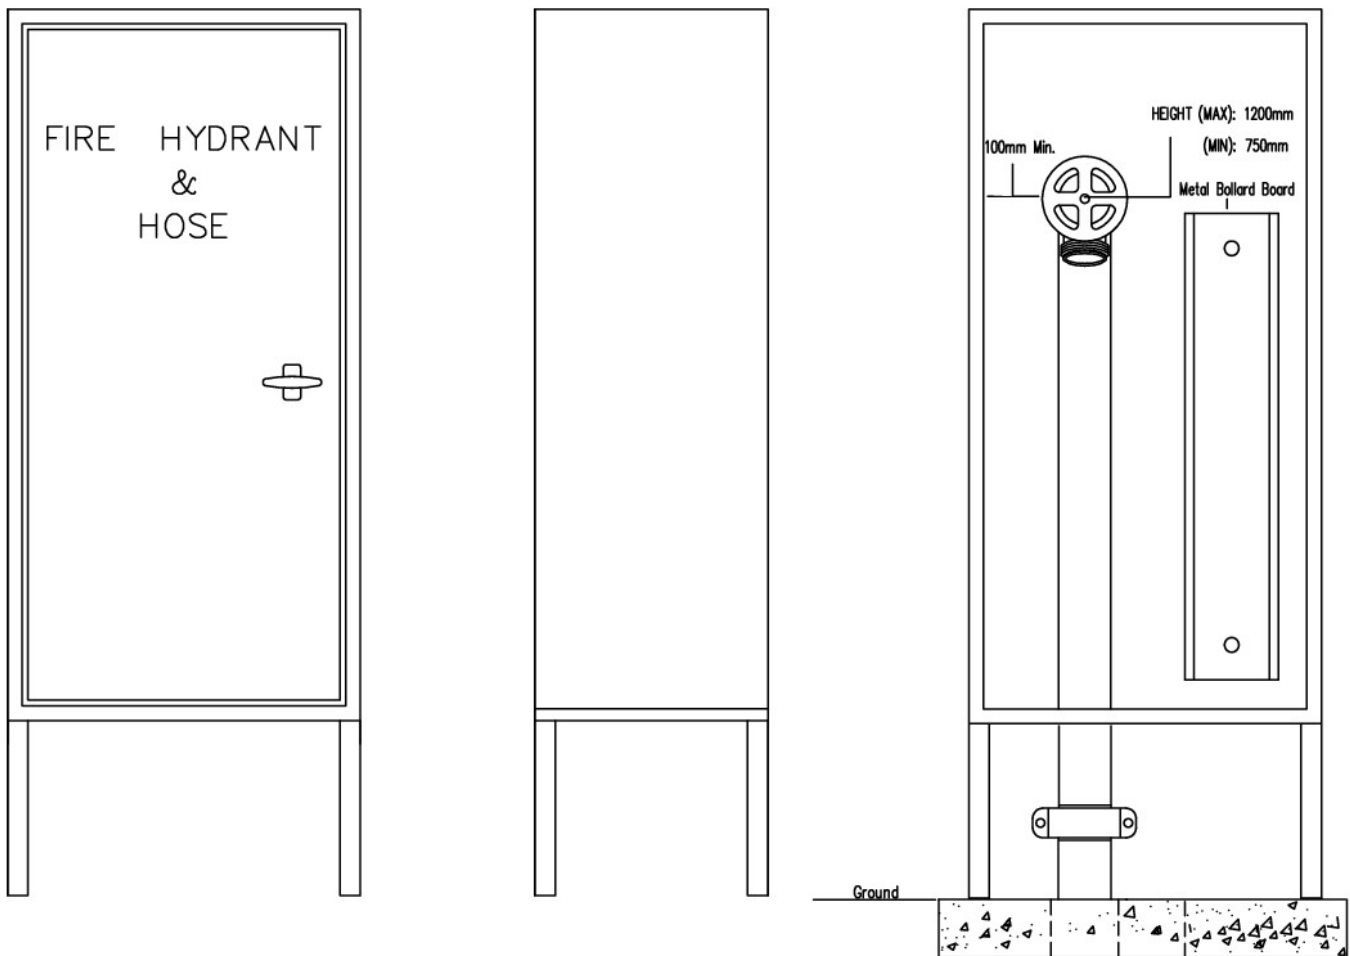

### PRODUCT CODE

CEHY605L

(Left hand hinge and right hand bollard board)

CEHY605R

(Right hand hinge and left hand bollard board)

### DIMENSIONS

Width: 850mm

Height: 1500mm (inc.300mm legs)

Depth: 400mm

\*All measurements are a guide only - for accurate measurements please contact KlineFire\*

\*Cabinet only - Equipment sold separately\*