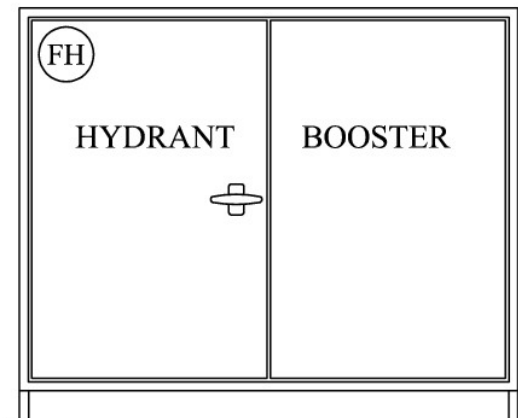

Doors Closed