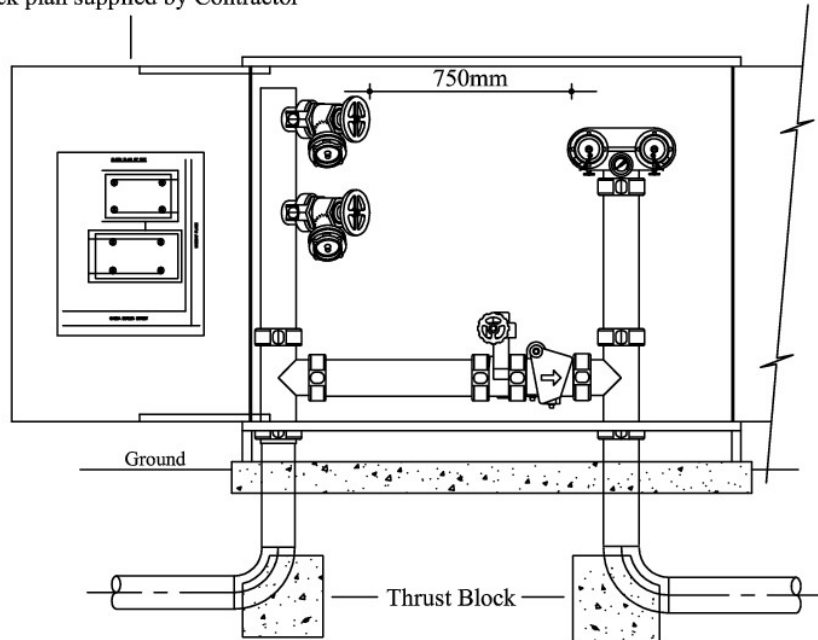

20# Zinc seal

INSTALLATION

Bolt through feet to ground or through back to wall

DIMENSIONS

Width: 1600mm
Height: 1400mm (inc.300mm legs)
Depth: 500mm

All measurements are a guide only - for accurate measurements please contact KlineFire

Bracket to stopdoor beyond 90°
Block plan supplied by Contractor

Doors Closed

Cabinet only - Equipment sold separately