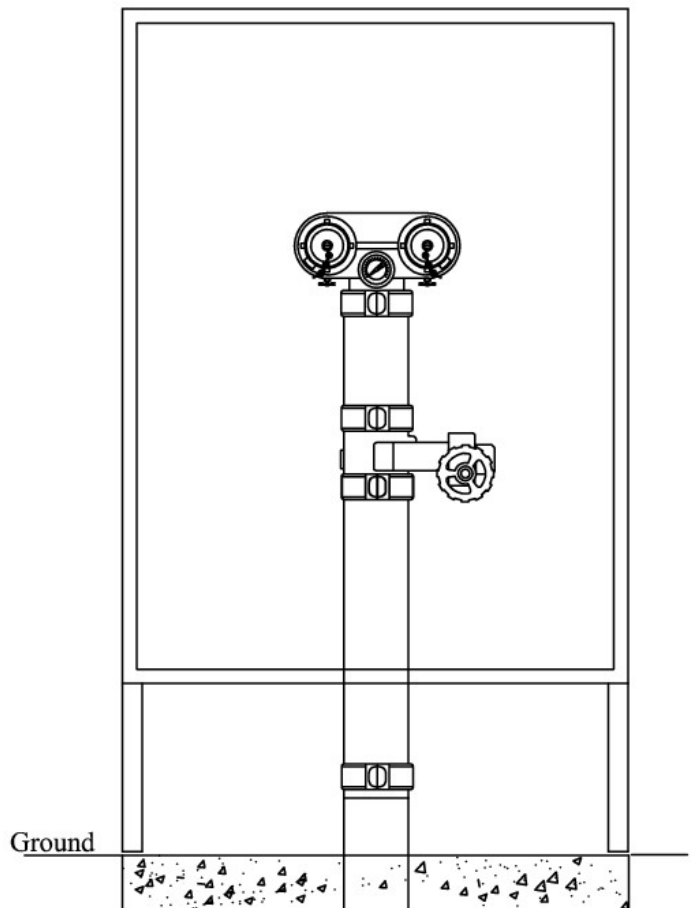

CABINET

BOOSTER ON LEGS 100mm DUAL

PRODUCT CODE: #CBBV100

OPTIONS AVAILABLE

Break glass & lock
Locking 003 'T' Handle

PAINT COLOUR

Signal red R13

MATERIAL

20# Zinc seal

INSTALLATION

Bolt through feet to ground or through back to wall

DIMENSIONS

Width: 900mm
Height: 1500mm (inc.300mm legs)
Depth: 400mm

All measurements are a guide only - for accurate measurements please contact KlineFire