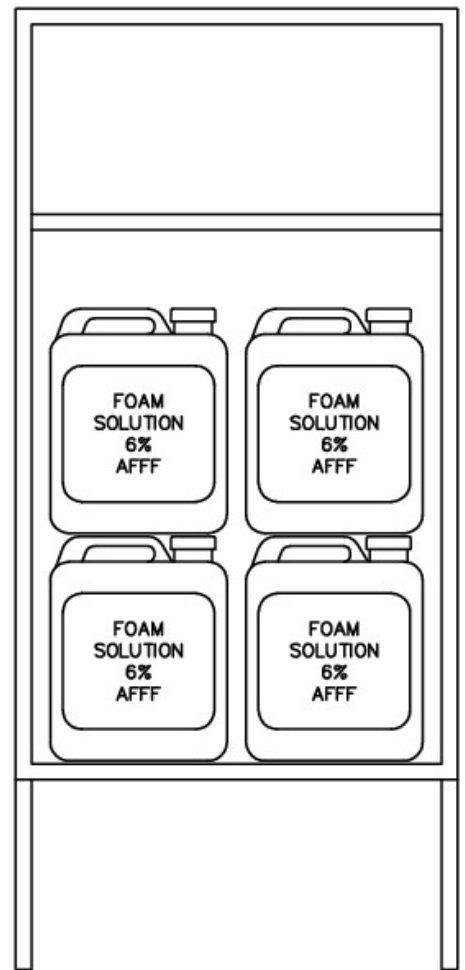

OPTIONS AVAILABLE

Handle Types (i.e. T, L, Flush, Coin etc)
Locking 003 Handle

PAINT COLOUR

F.T.Blue

MATERIAL

Body: 20# Zinc seal
Handle: Chrome plated metal

INSTALLATION

Bolt through feet to ground or through back to wall

DIMENSIONS

Width: 700mm
Height: 1520mm (inc.300mm legs)
Depth: 450mm

Sizes may vary due to supply of product, contact office to confirm

Cabinet only - Equipment sold separately