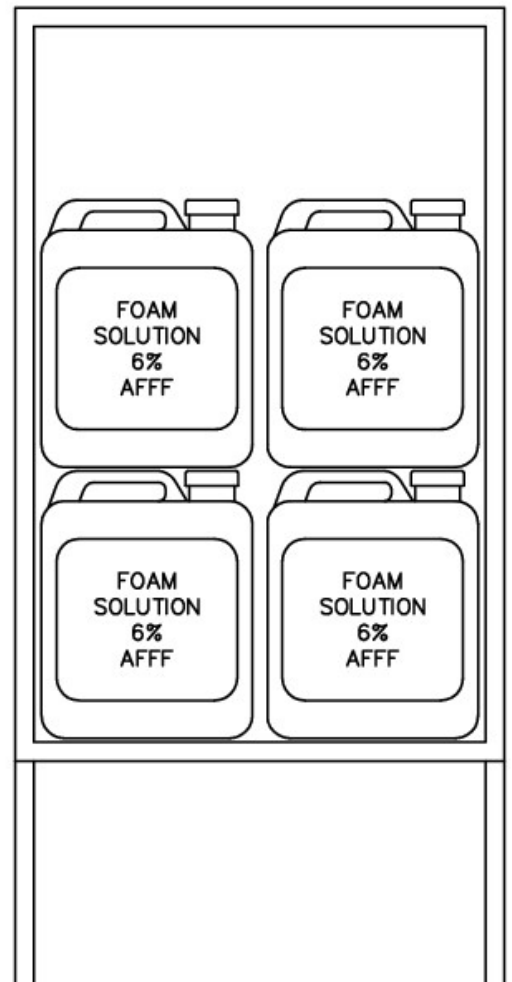

**OPTIONS AVAILABLE**

Multiple Handle Types (i.e. T, L, Flush, Coin etc)  
Locking 003 Handles

**PAINT COLOUR**

F.T.Blue

**MATERIAL**

Body: 20# Zinc seal  
Handle: Chrome plated metal

**INSTALLATION**

Bolt through feet to ground or through back to wall

**DIMENSIONS**

Width: 700mm  
Height: 1520mm (inc.300mm legs)  
Depth: 450mm

\*Sizes may vary due to supply of product, contact office to confirm\*

\*Cabinet only - Equipment sold separately\*