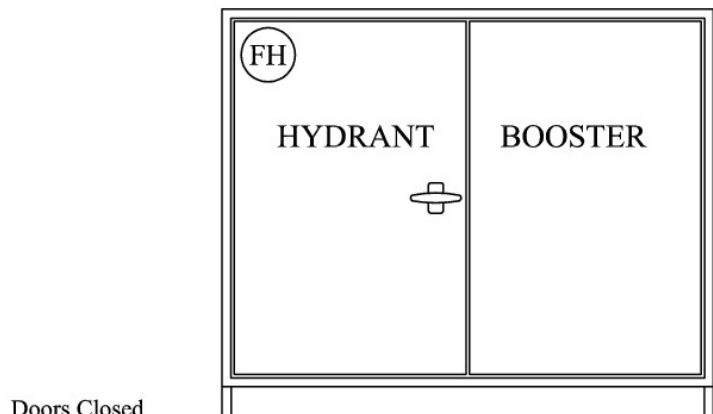

OPTIONS AVAILABLE

Handle Types (i.e. T, L, Flush, Coin etc)
Custom colouring & stencilling

PAINT COLOUR

Crimson Red R15

INSTALLATION

Bolt through feet to ground or through back to wall

MATERIAL

Body: 20# Zinc seal
Handle & Lock: Chrome plated metal

DIMENSIONS

Width: 1600mm
Height: 1400mm (inc.200mm legs)
Depth: 500mm

Sizes may vary due to supply of product, contact office to confirm

Bracket to stopdoor beyond 90°
Block plan supplied by Contractor

Doors Closed