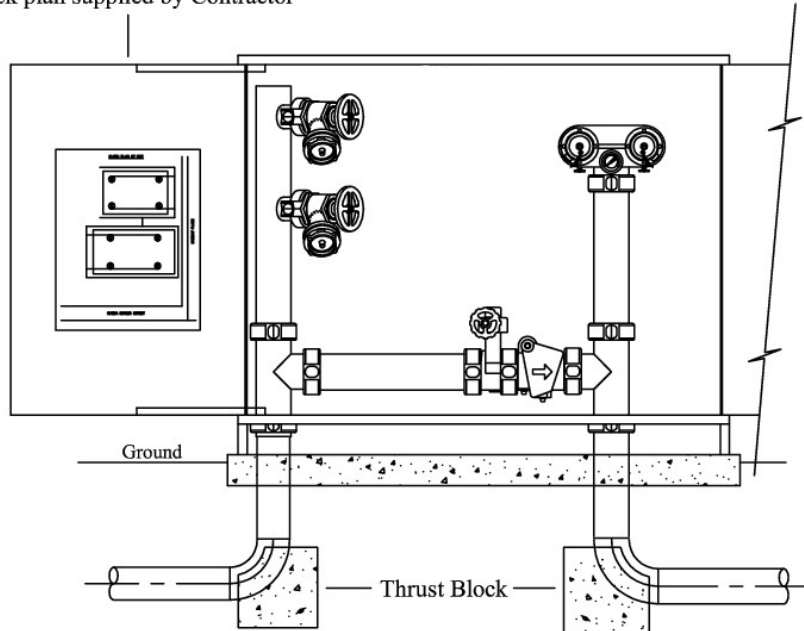

OPTIONS AVAILABLE

Handle Types (i.e. T, L, Flush, Coin etc)
Custom colouring & stencilling

PAINT COLOUR

Crimson Red R15

INSTALLATION

Bolt through feet to ground or through back to wall

MATERIAL

Body: 20# Zinc seal
Handle & Lock: Chrome plated metal

DIMENSIONS

Width: 1600mm
Height: 1400mm (inc.200mm legs)
Depth: 500mm

Sizes may vary due to supply of product, contact office to confirm

Bracket to stopdoor beyond 90°
Block plan supplied by Contractor

Doors Closed