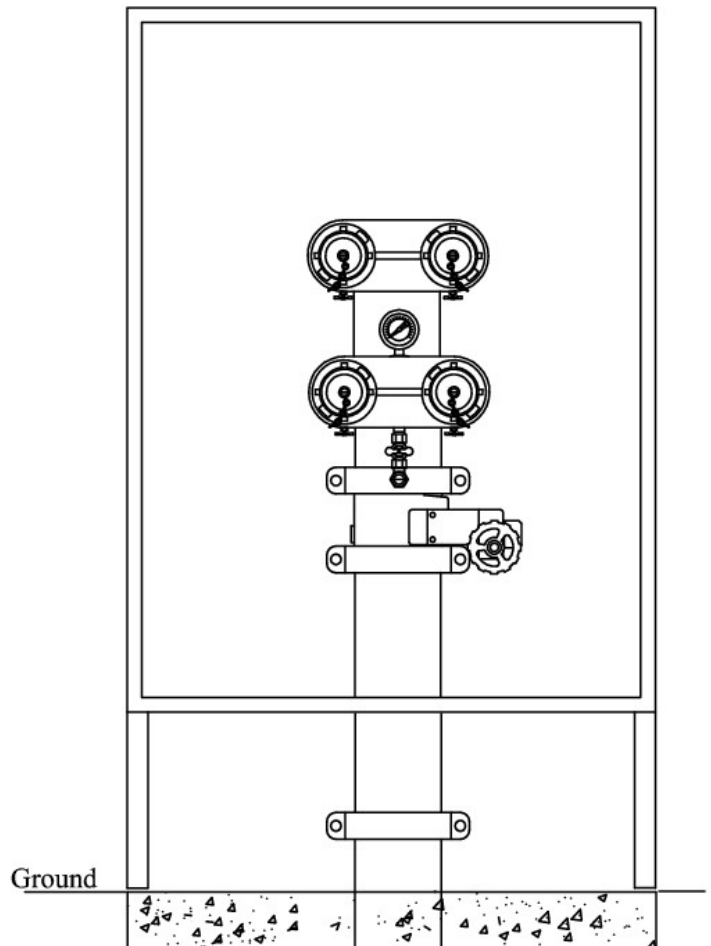

OPTIONS AVAILABLE

Custom Colouring & Stencilling
Handle Types (i.e. T, L, Flush, coin etc)
003 Locking options available for all handles

PAINT COLOUR

Crimson Red R15

INSTALLATION

Bolt through feet to ground or through back to wall

MATERIAL

Body: 20# Zinc seal
Handle: Chrome plated metal

DIMENSIONS

Width: 900mm
Height: 1500mm (inc.300mm legs)
Depth: 600mm

Sizes may vary due to supply of product, contact office to confirm

Cabinet only - Equipment sold separately