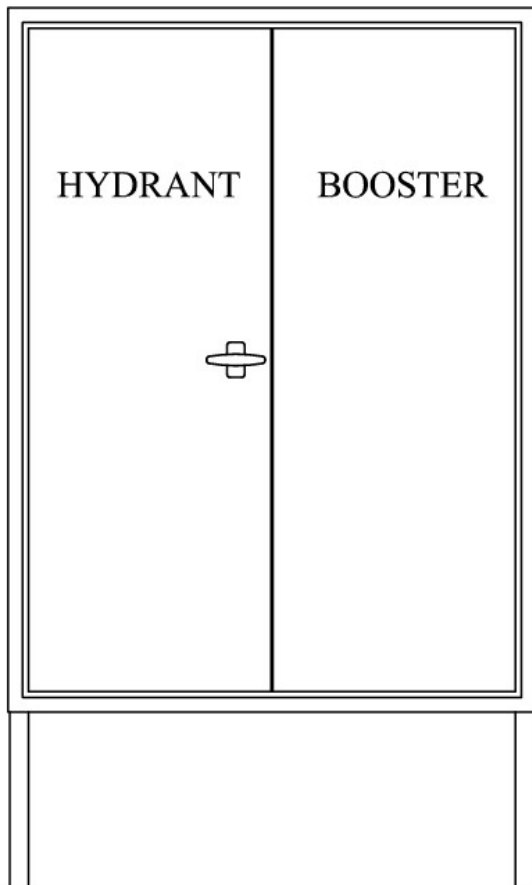

OPTIONS AVAILABLE

Custom Colouring & Stencilling
Handle Types (i.e. T, L, Flush, coin etc)
003 Locking options available for all handles

PAINT COLOUR

Crimson Red R15

INSTALLATION

Bolt through feet to ground or through back to wall

MATERIAL

Body: 20# Zinc seal
Handle: Chrome plated metal

DIMENSIONS

Width: 900mm
Height: 1500mm (inc.300mm legs)
Depth: 600mm

Sizes may vary due to supply of product, contact office to confirm

Cabinet only - Equipment sold separately