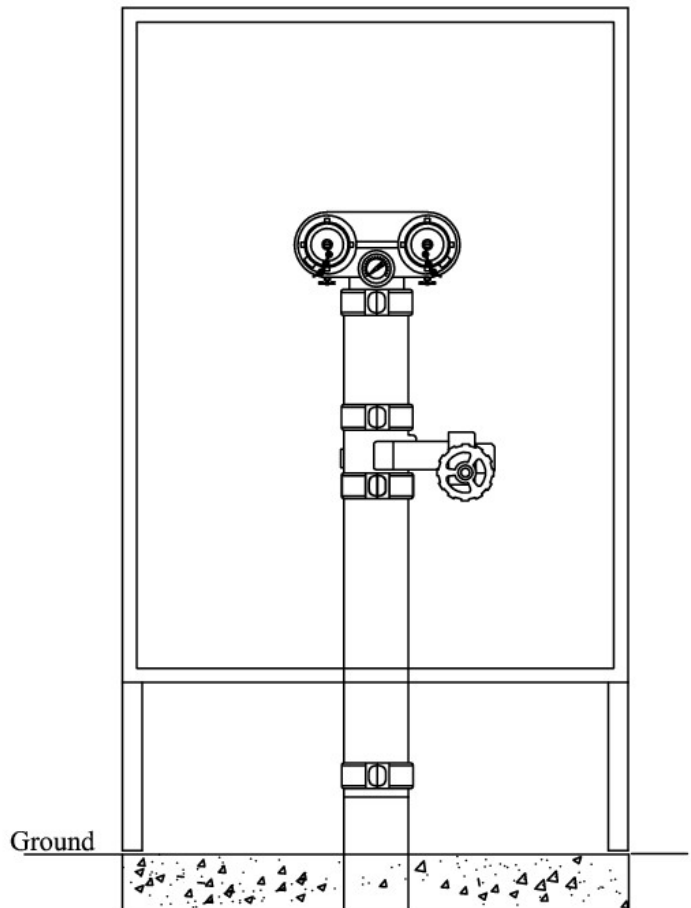

OPTIONS AVAILABLE

Custom Colouring & Stencilling
Handle Types (i.e. T, L, Flush, Coin etc)
003 Locking options available for all handles

PAINT COLOUR

Crimson Red R15

INSTALLATION

Bolt through feet to ground or through back to wall

MATERIAL

Body: 20# Zinc seal
Handle: Chrome plated metal

DIMENSIONS

Width: 900mm
Height: 1500mm (inc.300mm legs)
Depth: 400mm

Sizes may vary due to supply of product, contact office to confirm

Cabinet only - Equipment sold separately