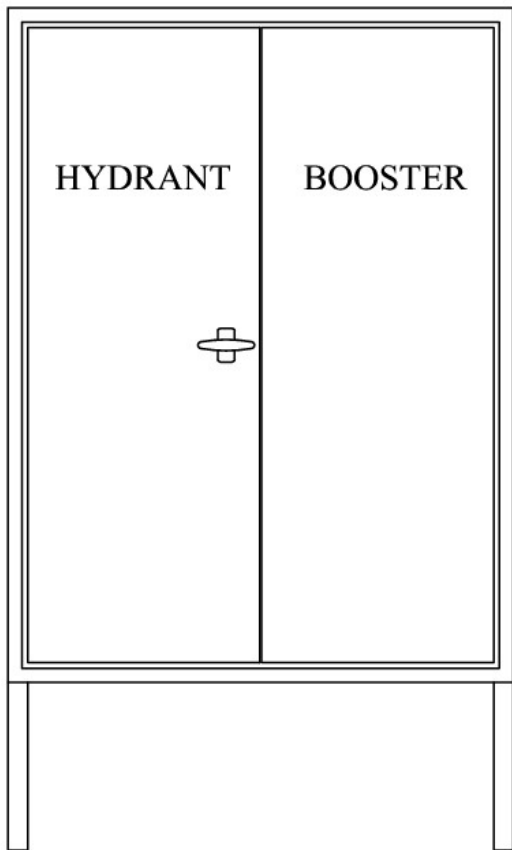

OPTIONS AVAILABLE

Custom Colouring & Stencilling
Handle Types (i.e. T, L, Flush, Coin etc)
003 Locking options available for all handles

PAINT COLOUR

Crimson Red R15

INSTALLATION

Bolt through feet to ground or through back to wall

MATERIAL

Body: 20# Zinc seal
Handle: Chrome plated metal

DIMENSIONS

Width: 900mm
Height: 1500mm (inc.300mm legs)
Depth: 400mm

Sizes may vary due to supply of product, contact office to confirm

Cabinet only - Equipment sold separately