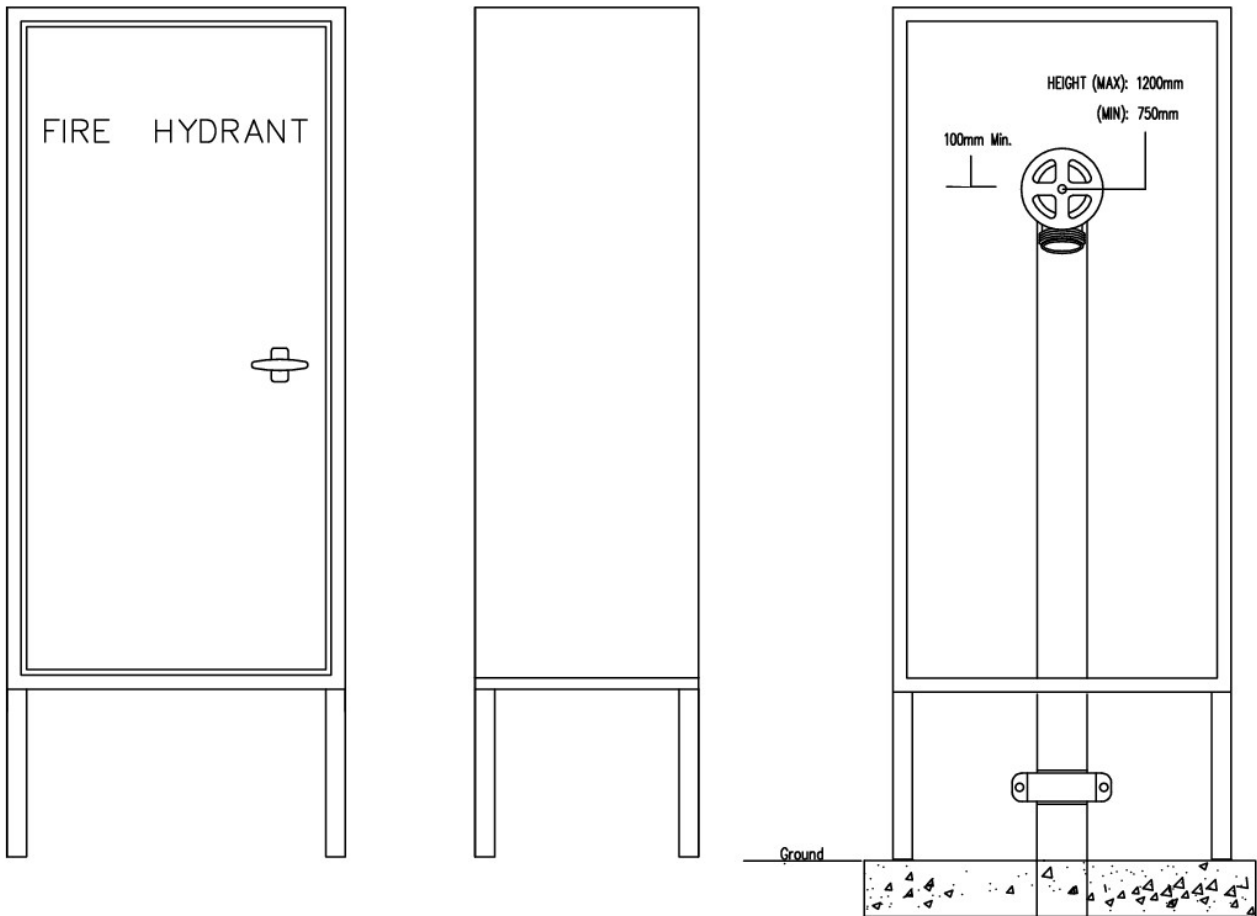

PRODUCT CODE

CEHY605HOL
(Left hand hinge)
CEHY605HOR
(Right hand hinge)

INSTALLATION

Bolt through feet to ground or through back to wall

DIMENSIONS

Width: 605mm
Height: 1500mm (inc.300mm legs)
Depth: 400mm

OPTIONS AVAILABLE

Custom Colouring & Stencilling
Handle Types (i.e. T, L, Flush, Coin etc)
003 Locking options available for all handles

PAINT COLOUR

Crimson Red R15

MATERIAL

Body: 20# Zinc seal
Handle: Chrome plated metal

Sizes may vary due to supply of product, contact office to confirm

Cabinet only - Equipment sold separately