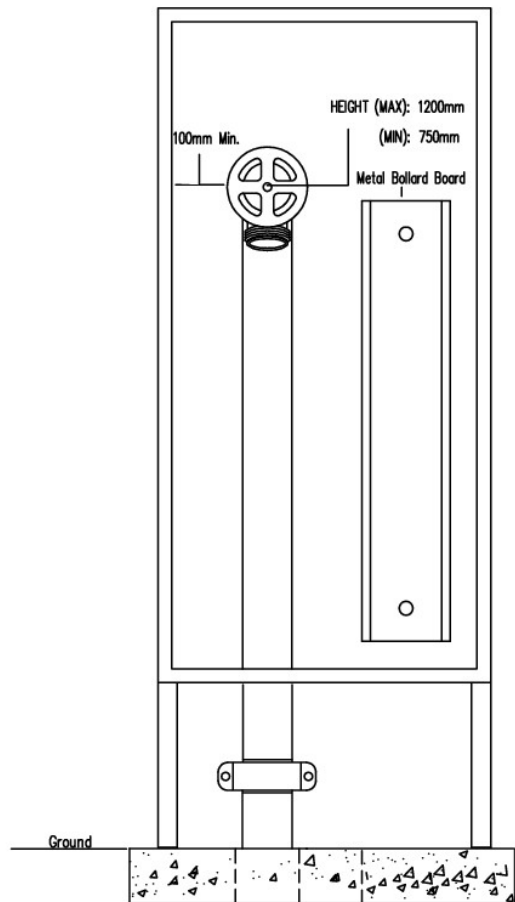

**PRODUCT CODE**

CEHY605L  
(Left hand hinge and right hand bollard board)  
CEHY605R  
(Right hand hinge and left hand bollard board)

**INSTALLATION**

Bolt through feet to ground or through back to wall

**DIMENSIONS**

Width: 605mm  
Height: 1500mm (inc.300mm legs)  
Depth: 400mm

**OPTIONS AVAILABLE**

Custom Colouring & Stencilling  
Handle Types (i.e. T, L, Flush, Coin etc)  
003 Locking options available for all handles

**PAINT COLOUR**

Crimson Red R15

**MATERIAL**

Body: 20# Zinc seal  
Handle: Chrome plated metal

\*Sizes may vary due to supply of product, contact office to confirm\*

\*Cabinet only - Equipment sold separately\*