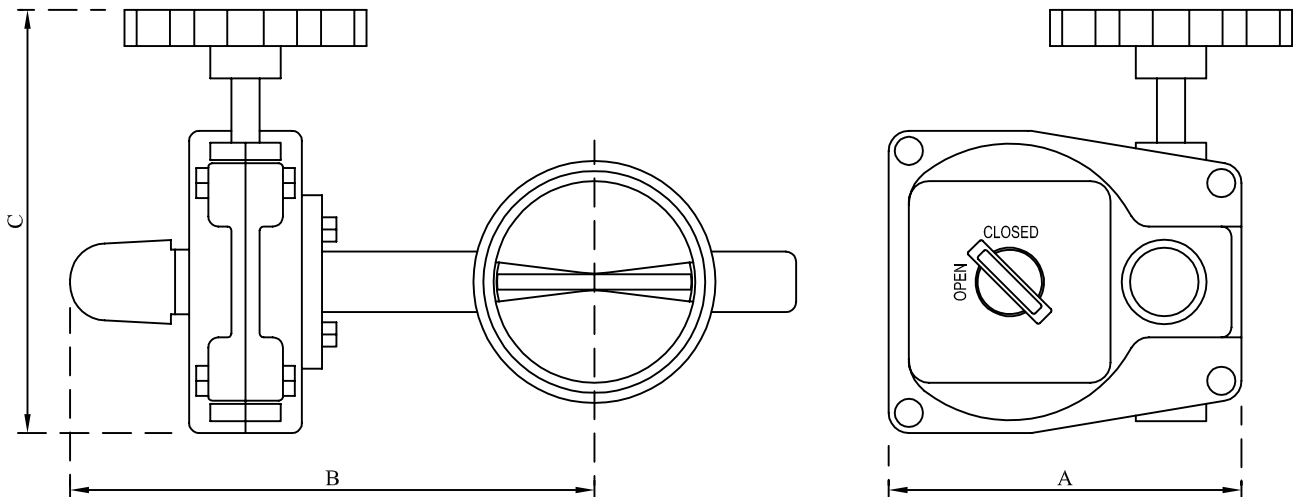

C

137mm

210mm

215mm

215mm

194mm

OPTIONS

'A' Class Monitoring
'B' Class Monitoring
(supplied as 'B' Class)

* SIZES BASED ON GLOBE VALVES