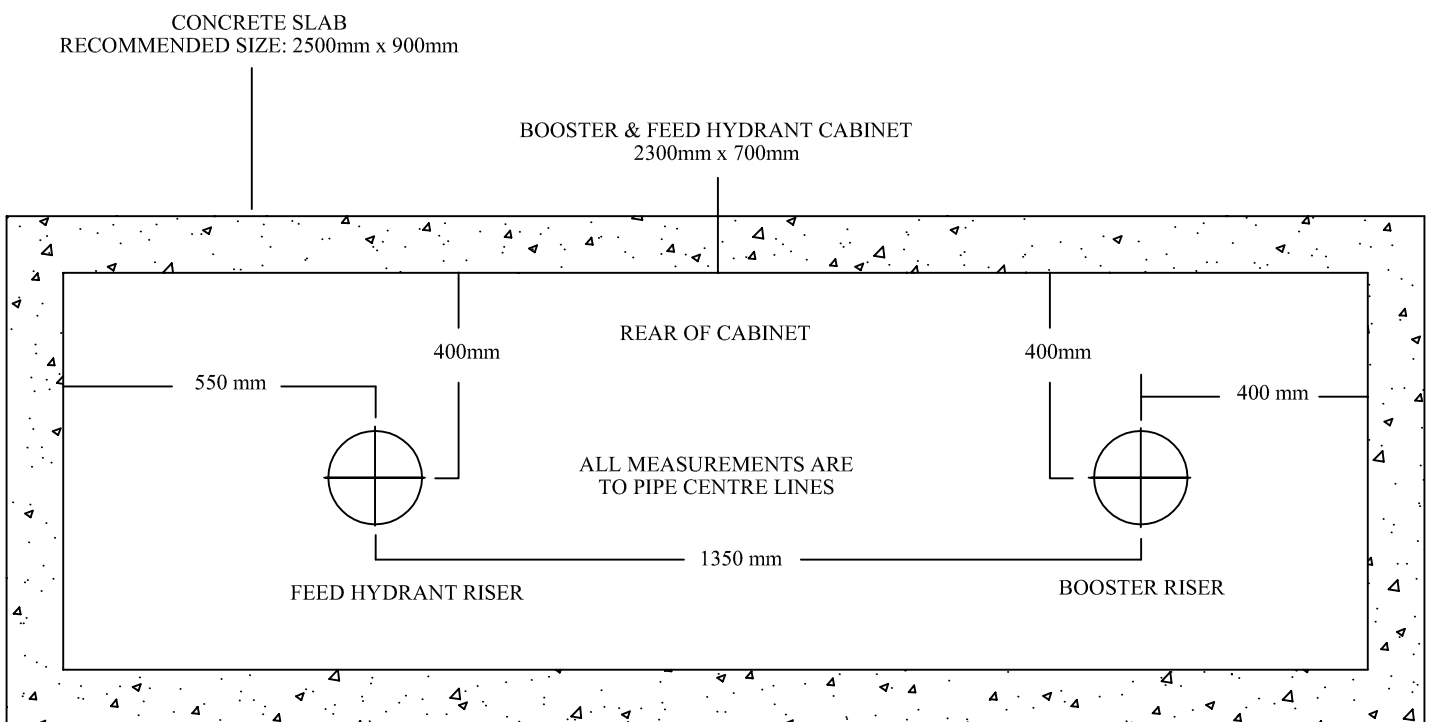

# RISER PIPE LOCATION 150mm

## Riser Positioning within CBFH150

PLAN VIEW