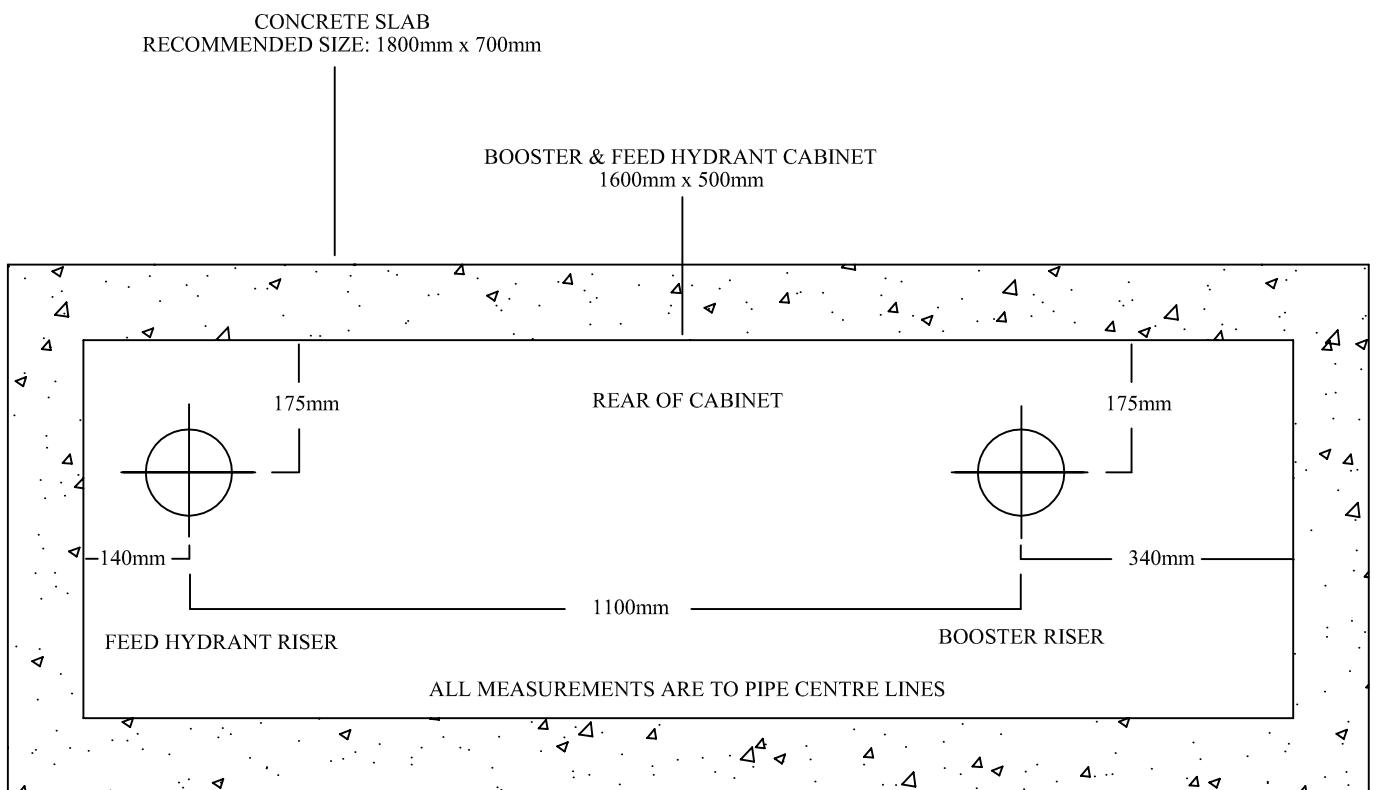

RISER PIPE LOCATION 100mm

Riser Positioning within CBFH100

PLAN VIEW