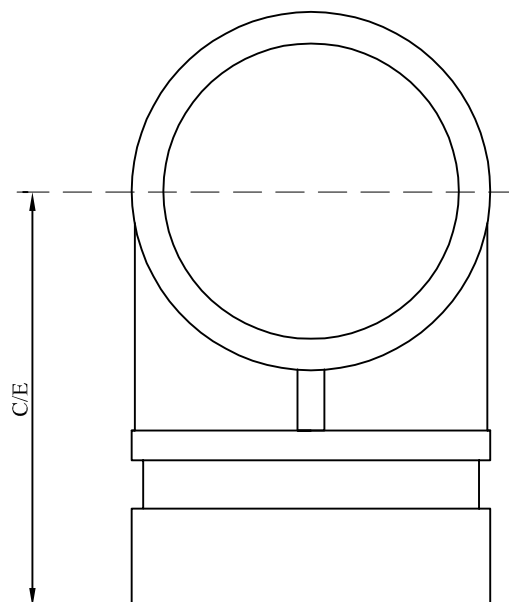

EGG9050

EGG9065

EGG9080

EGG90100

EGG90150

EGG90200

SIZE

50mm

65mm

80mm

100mm

150mm

200mm

C/E

69mm

74mm

86mm

106mm

139mm

179mm

FINISH

Galvanised

* SIZES MAY VARY DUE TO SUPPLY OF PRODUCT. CONTACT OFFICE TO CONFIRM