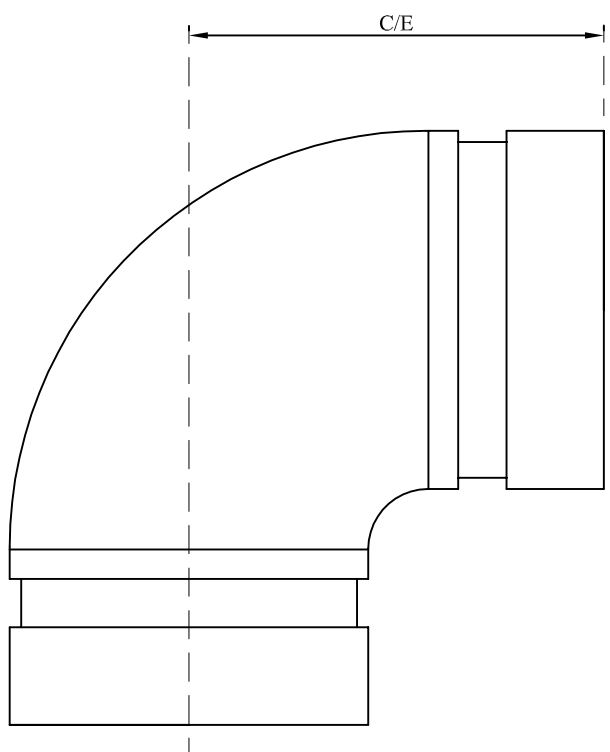

EGG9050

EGG9065

EGG9080

EGG90100

EGG90150

EGG90200

SIZE

50mm

65mm

80mm

100mm

150mm

200mm

C/E

69mm

74mm

86mm

106mm

139mm

179mm

FINISH

Galvanised

* SIZES MAY VARY DUE TO SUPPLY OF PRODUCT. CONTACT OFFICE TO CONFIRM