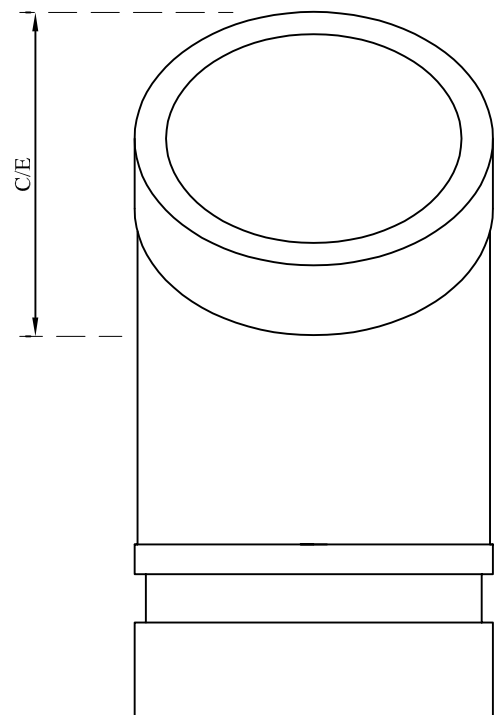

EGG4550

EGG4565

EGG4580

EGG45100

EGG45150

EGG45200

SIZE

50mm

65mm

80mm

100mm

150mm

200mm

C/E

62mm

70mm

80mm

95mm

106mm

95mm

FINISH

Galvanised

* SIZES MAY VARY DUE TO SUPPLY OF PRODUCT. CONTACT OFFICE TO CONFIRM