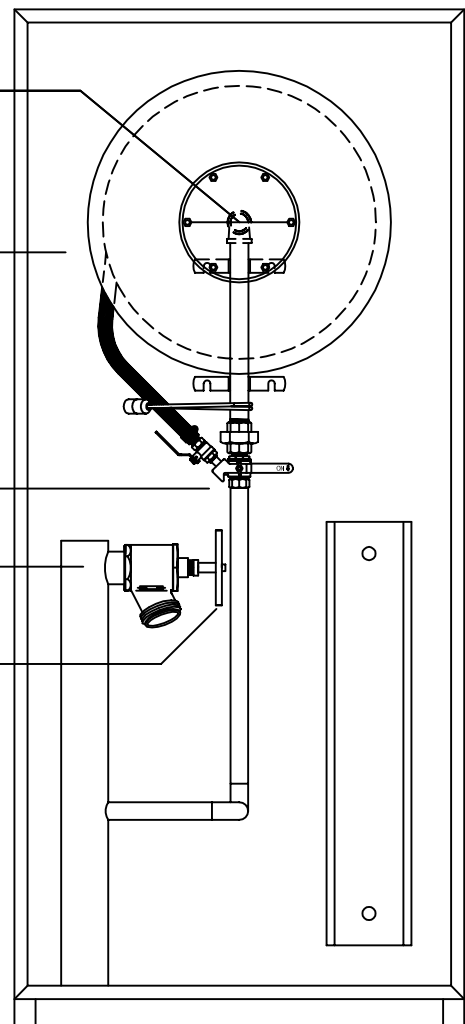

CABINET: SINGLE HYDRANT & HOSE REEL ON LEGS

PRODUCT CODE

CSREL850

MATERIAL

20# Zinc seal

DOUBLE DOOR

c/w loose bollard board

INSTALLATION

Bolt through feet to ground
or through back to wall

DIMENSIONS

WIDTH: 850mm
HEIGHT: 1960mm (inc.50mm legs)
DEPTH: 400mm

OPTIONS AVAILABLE

Break glass & lock

PAINT COLOUR

Signal red R13

HOSE REEL
CENTRE
1400 - 1450mm

RADIAL CLEARANCE
AROUND HOSE REEL
100mm. AS 2441

STOP TAP
HEIGHT
900 - 1100mm

HEIGHT
750 - 950mm

HANDWHEEL
CLEARANCE 100mm

* CABINET ONLY - EQUIPMENT SOLD SEPARATELY