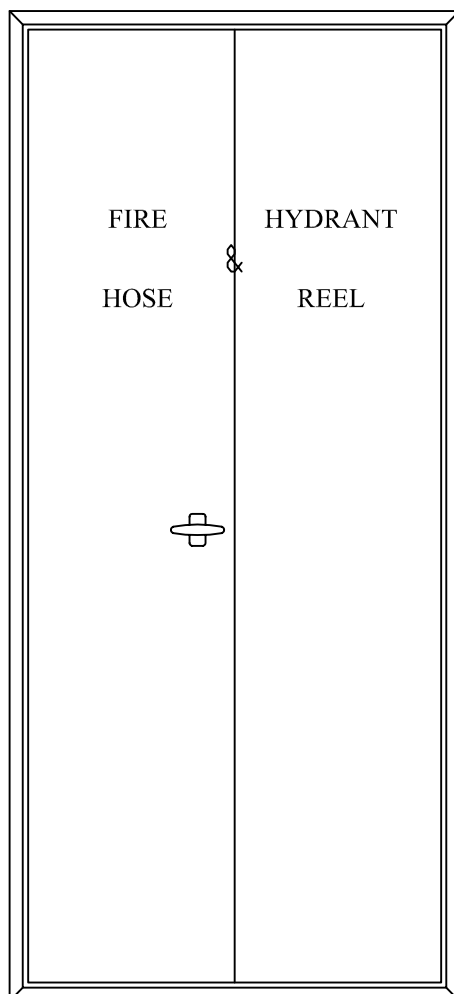

CABINET: SINGLE HYDRANT & HOSE REEL

DOUBLE DOOR

c/w loose bollard board

PRODUCT CODE

CSRE850

MATERIAL

20# Zinc seal

INSTALLATION

Bolt through feet to ground
or through back to wall

DIMENSIONS

WIDTH: 850mm
HEIGHT: 1960mm
DEPTH: 400mm

OPTIONS AVAILABLE

Break glass & lock

PAINT COLOUR

Signal red R13

HOSE REEL
CENTRE
1400 - 1450mm

RADIAL CLEARANCE
AROUND HOSE REEL
100mm. AS 2441

STOP TAP
HEIGHT
900 - 1100mm

HEIGHT
750 - 950mm

HANDWHEEL
CLEARANCE 100mm

METAL BOLLARD
BOARD (SUPPLIED
LOOSE)

* CABINET ONLY - EQUIPMENT SOLD SEPARATELY