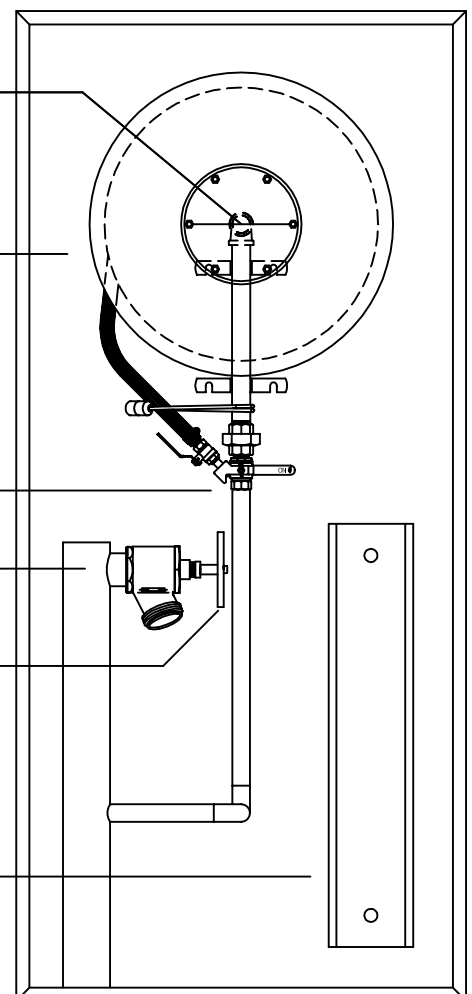

CABINET: SINGLE HYDRANT & HOSE REEL

DOUBLE DOOR

c/w loose bollard board

PRODUCT CODE

CSRE850

MATERIAL

20# Zinc seal

INSTALLATION

Bolt through feet to ground
or through back to wall

DIMENSIONS

WIDTH: 850mm
HEIGHT: 1960mm
DEPTH: 400mm

OPTIONS AVAILABLE

Break glass & lock

PAINT COLOUR

Signal red R13

HOSE REEL
CENTRE
1400 - 1450mm

RADIAL CLEARANCE
AROUND HOSE REEL
100mm. AS 2441

STOP TAP
HEIGHT
900 - 1100mm

HEIGHT
750 - 950mm

HANDWHEEL
CLEARANCE 100mm

METAL BOLLARD
BOARD (SUPPLIED
LOOSE)

* CABINET ONLY - EQUIPMENT SOLD SEPARATELY