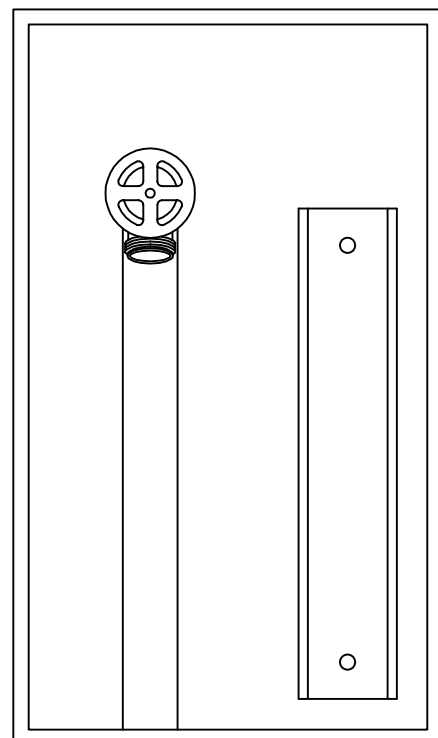

CABINET: SINGLE HYDRANT WALL MOUNT

PRODUCT CODE

CSRE580L (Left hand hinge)
Left hand hinge & right hand bollard board
CSRE580R (Right hand hinge)
Right hand hinge & left hand bollard board

MATERIAL

20# Zinc seal

INSTALLATION

Bolt through back to wall

DIMENSIONS

WIDTH: 580mm
HEIGHT: 1065mm
DEPTH: 330mm

OPTIONS AVAILABLE

Break glass & lock
Loose or fixed architrave

PAINT COLOUR

Signal red R13

* CABINET ONLY - EQUIPMENT SOLD SEPARATELY