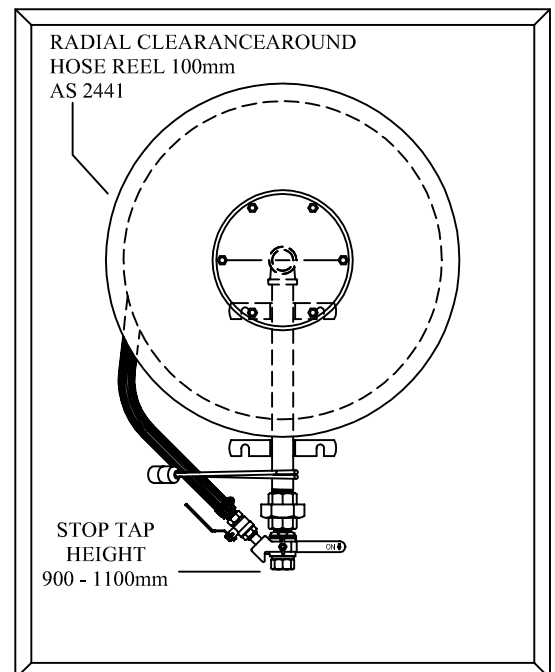

CABINET: HOSE REEL WALL MOUNT

SINGLE DOOR

PRODUCT CODE

CHRSD850

MATERIAL

20# Zinc seal

INSTALLATION

Bolt through back to wall
Base of Cabinet to
Floor Level - 895mm
To allow 1400 c/c. of hose reel

DIMENSIONS

WIDTH: 850mm
HEIGHT: 1065mm
DEPTH: 310mm

OPTIONS AVAILABLE

Break glass & lock
Loose or fixed architrave

PAINT COLOUR

Signal red R13

* CABINET ONLY - EQUIPMENT SOLD SEPARATELY