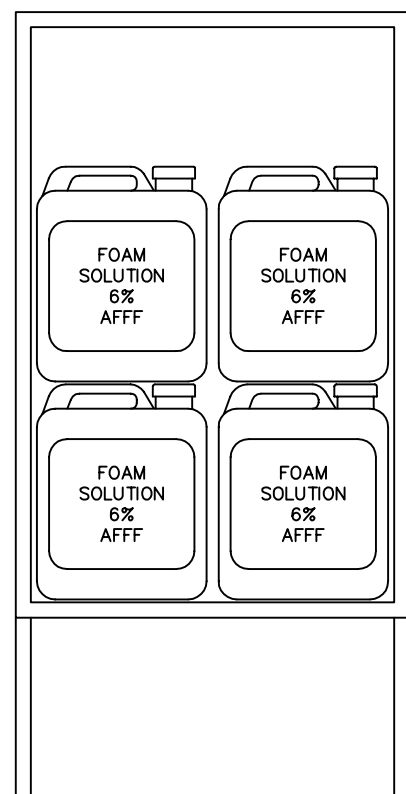

CABINET: FOAM 4 DRUM

PRODUCT CODE

CHF4

MATERIAL

20# Zinc seal

INSTALLATION

Bolt through feet to ground
or through back to wall

DIMENSIONS

WIDTH: 700mm
HEIGHT: 1520mm (inc.300mm legs)
DEPTH: 450mm

OPTIONS AVAILABLE

Break glass & lock
Locking 003 flush handle

PAINT COLOUR

F.T.Blue

* CABINET ONLY - EQUIPMENT SOLD SEPARATELY