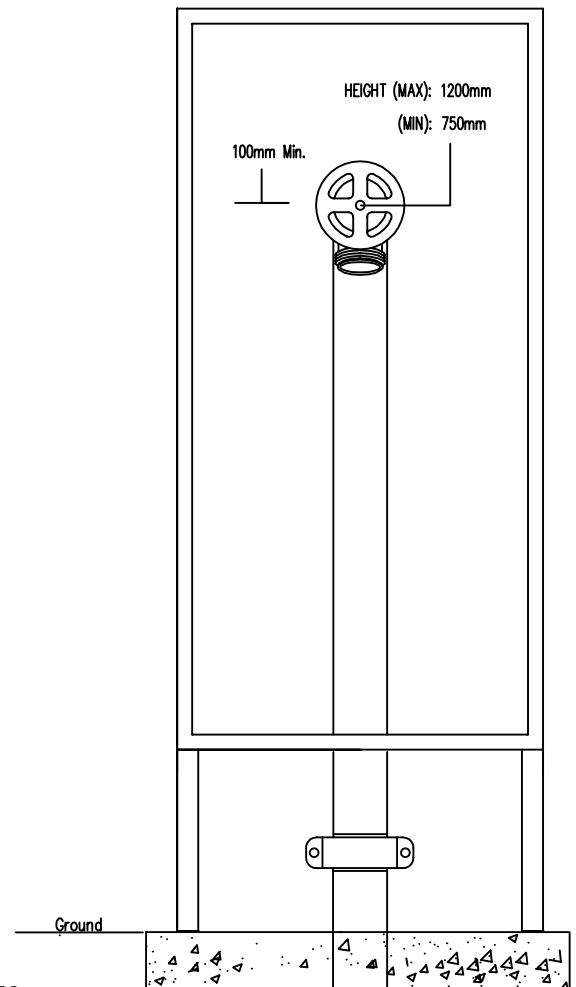

CABINET: HYDRANT SINGLE ON LEGS

HYDRANT ONLY

PRODUCT CODE

CEHY605HOL (left hand hinge)
CEHY605HOR (right hand hinge)

MATERIAL

20# Zinc seal

INSTALLATION

Bolt through feet to ground
or through back to wall

DIMENSIONS

WIDTH: 605mm
HEIGHT: 1520mm (inc.300mm legs)
DEPTH: 400mm

OPTIONS AVAILABLE

Break glass & lock
Left or Right hand hinge

PAINT COLOUR

Signal red R13

* CABINET ONLY - EQUIPMENT SOLD SEPARATELY