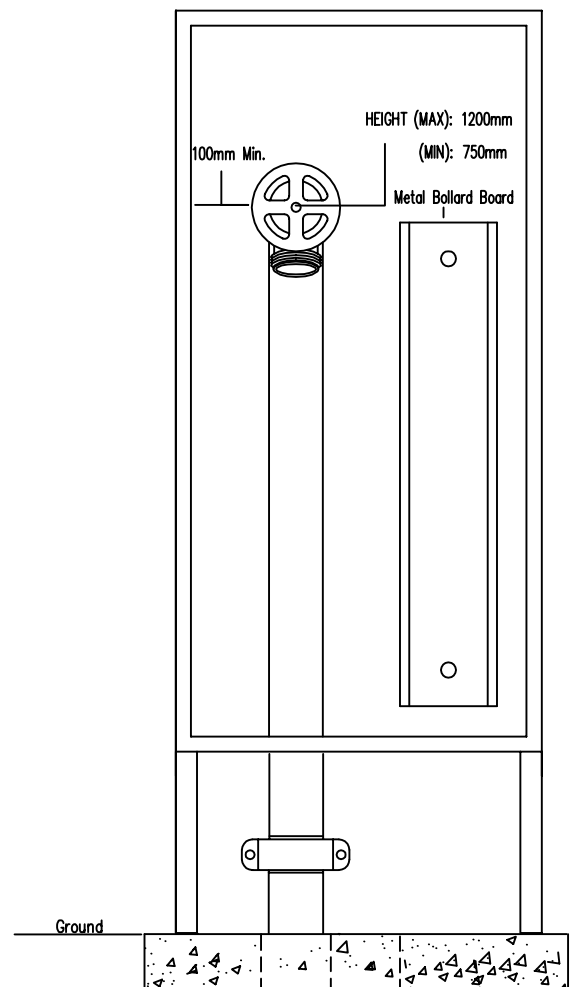

CABINET: HYDRANT SINGLE ON LEGS

PRODUCT CODE

CEHY605L (Left hand hinge)
Left hand hinge & right hand bollard board
CEHY605R (Right hand hinge)
Right hand hinge & left hand bollard board

MATERIAL

20# Zinc seal

INSTALLATION

Bolt through feet to ground
or through back to wall

DIMENSIONS

WIDTH: 605mm
HEIGHT: 1520mm (inc.300mm legs)
DEPTH: 400mm

OPTIONS AVAILABLE

Break glass & lock

PAINT COLOUR

Signal red R13

* CABINET ONLY - EQUIPMENT SOLD SEPARATELY