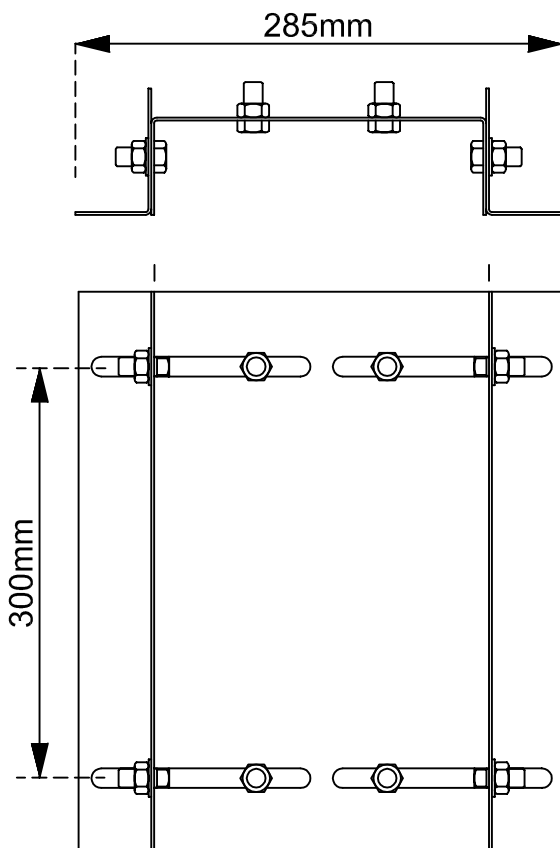

BRACKET HOSE REEL

ADJUSTABLE

PRODUCT CODE

BAHR5090
BAHR90160
BAHR160300
BAHR200380

MATERIAL

16# Gal. Sheet

INSTALLATION

Bolt through slotted
mounting holes

DIMENSIONS

WIDTH: 285mm
HEIGHT: 300mm

ADJUSTABLE SIZES mm

50 - 90	160 - 300
90 - 160	200 - 380

MOUNTING HEIGHT

Hose Reel Centre
Min: 1400mm
Max: 2400mm

* SIZES VARY DUE TO SUPPLY