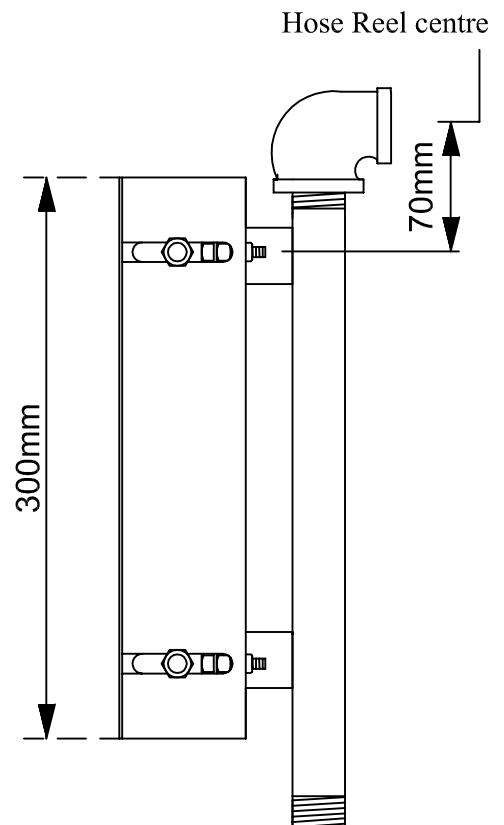

BRACKET HOSE REEL

ADJUSTABLE

PRODUCT CODE

BAHR5090
BAHR90160
BAHR160300
BAHR200380

MATERIAL

16# Gal. Sheet

INSTALLATION

Bolt through slotted
mounting holes

DIMENSIONS

WIDTH: 285mm
HEIGHT: 300mm

ADJUSTABLE SIZES mm

50 - 90	160 - 300
90 - 160	200 - 380

MOUNTING HEIGHT

Hose Reel Centre
Min: 1400mm
Max: 2400mm

* SIZES VARY DUE TO SUPPLY