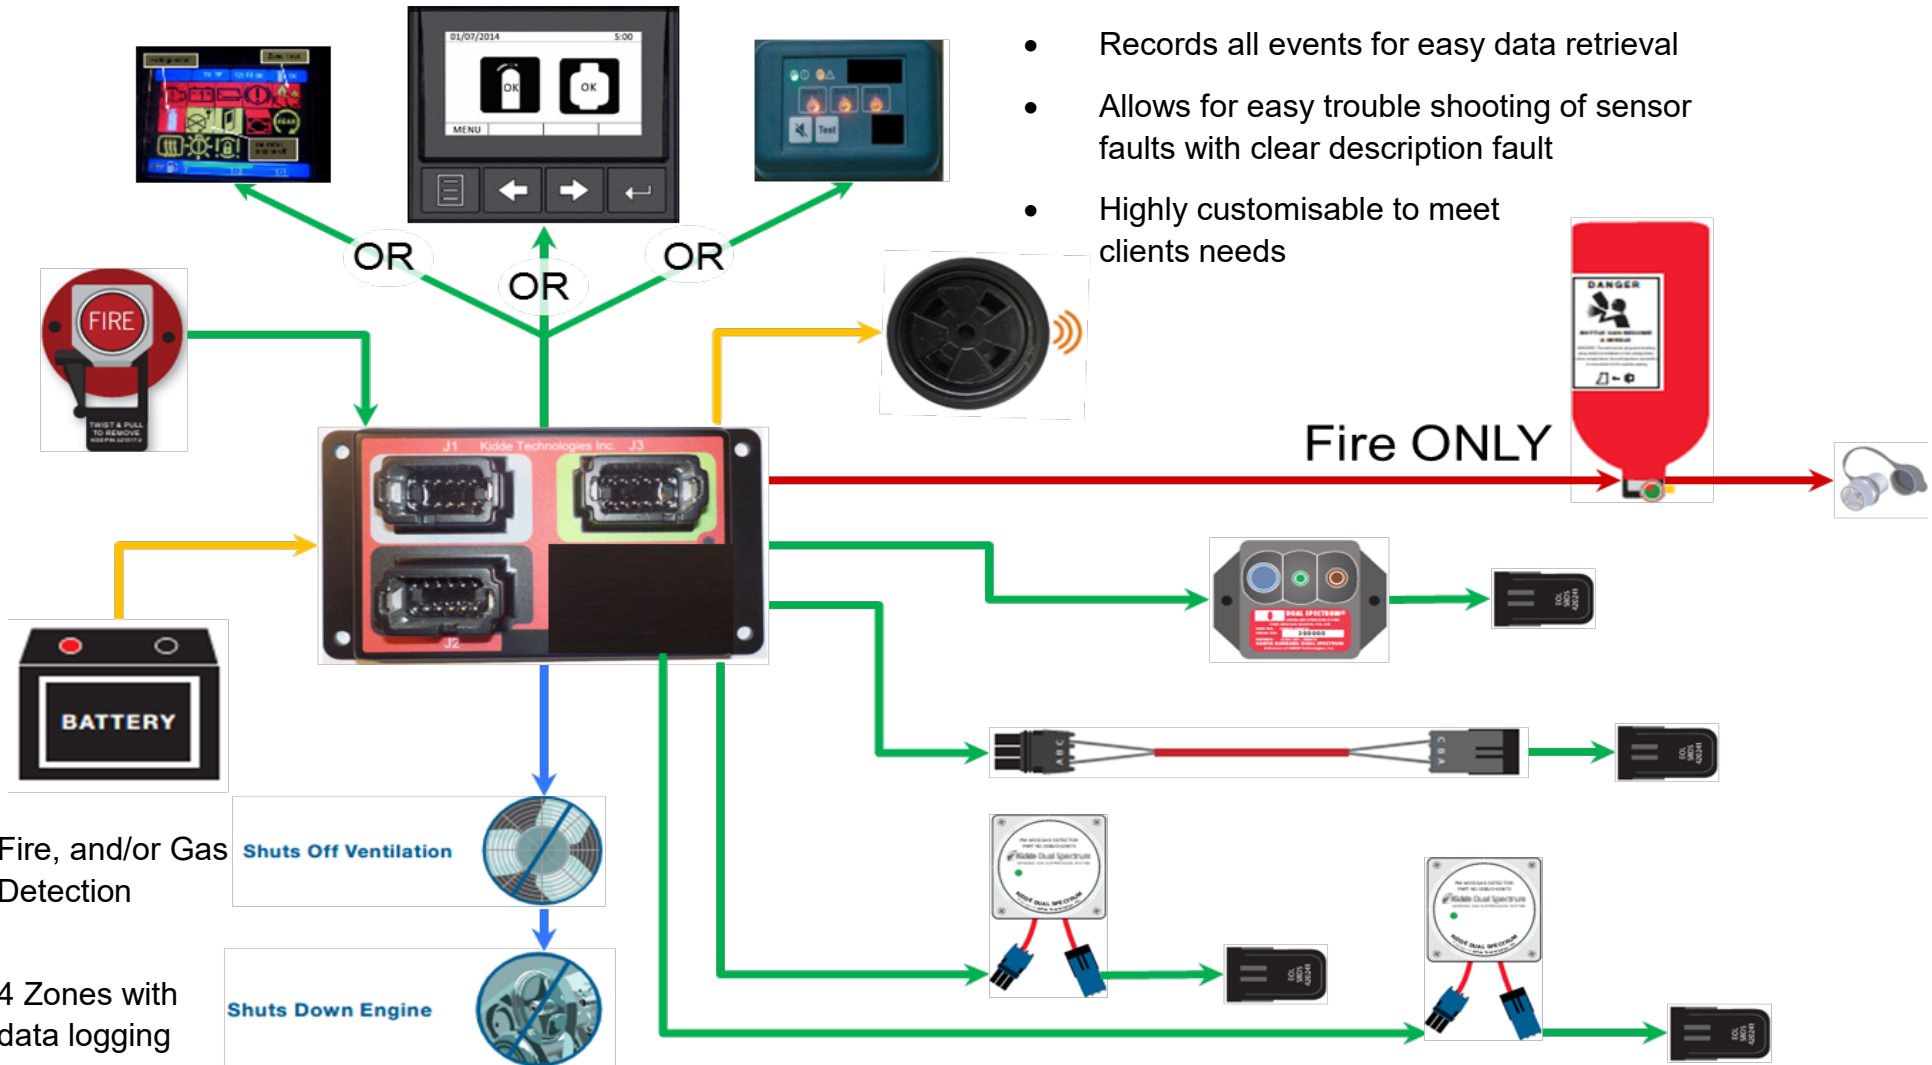

PRE-ENGINEERED SYSTEMS

Global Common Platform—"Data Logger"

- Records all events for easy data retrieval
- Allows for easy trouble shooting of sensor faults with clear description fault
- Highly customisable to meet clients needs

- Fire, and/or Gas Detection
- 4 Zones with data logging
- Integrated & LCD

This presentation contains no technical data subject to the EAR or ITAR