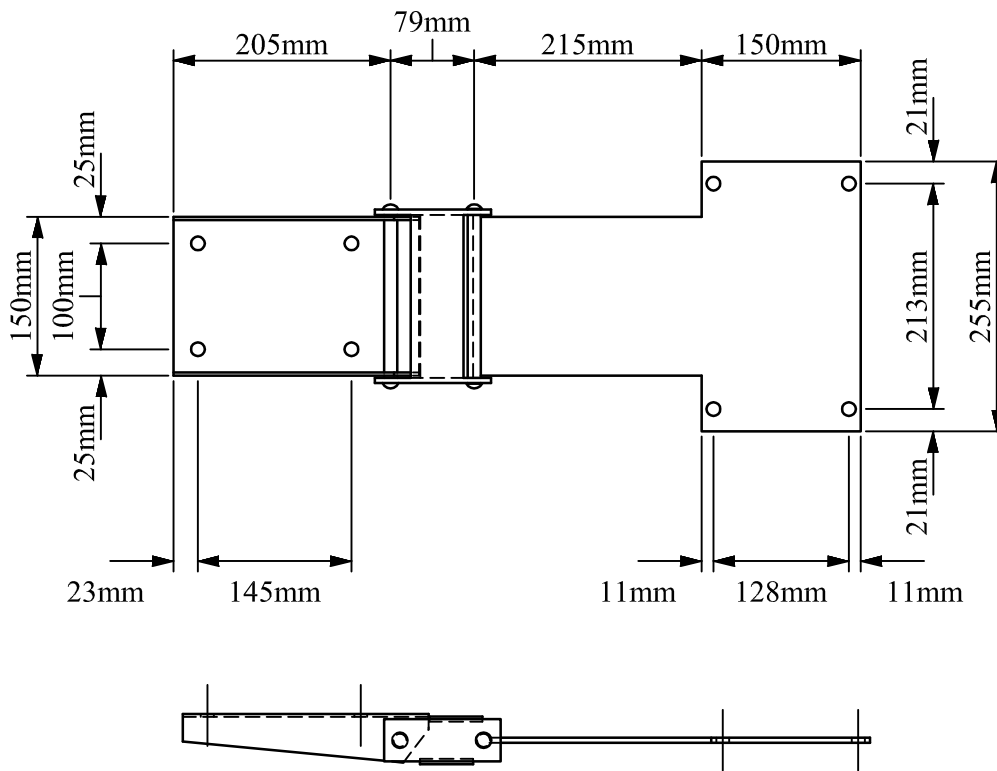

BRACKET: HOSE REEL

SWING TYPE

PRODUCT CODE

ASAHR

MATERIAL

5mm Mild steel plate

INSTALLATION

Bolt through bracket to side of recess

OPTIONS AVAILABLE

Galvanised

ASSEMBLY

1m x 25mm Rubber hose

PAINT COLOUR

Signal red R13

PLAN VIEW